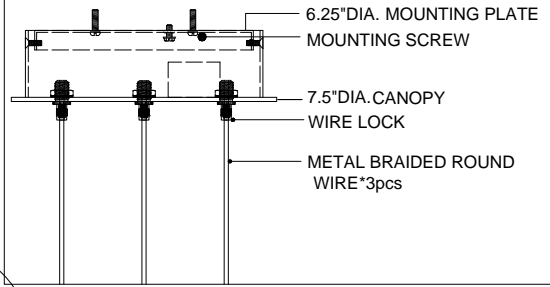

7.5"DIA*2.5"H. CANOPY
6.25"DIA*0.5"H. MOUNTING PLATE COVER
5.0"DIA*4.5"H. SHADE

TOP VIEW

CANOPY DETAIL

FRONT VIEW