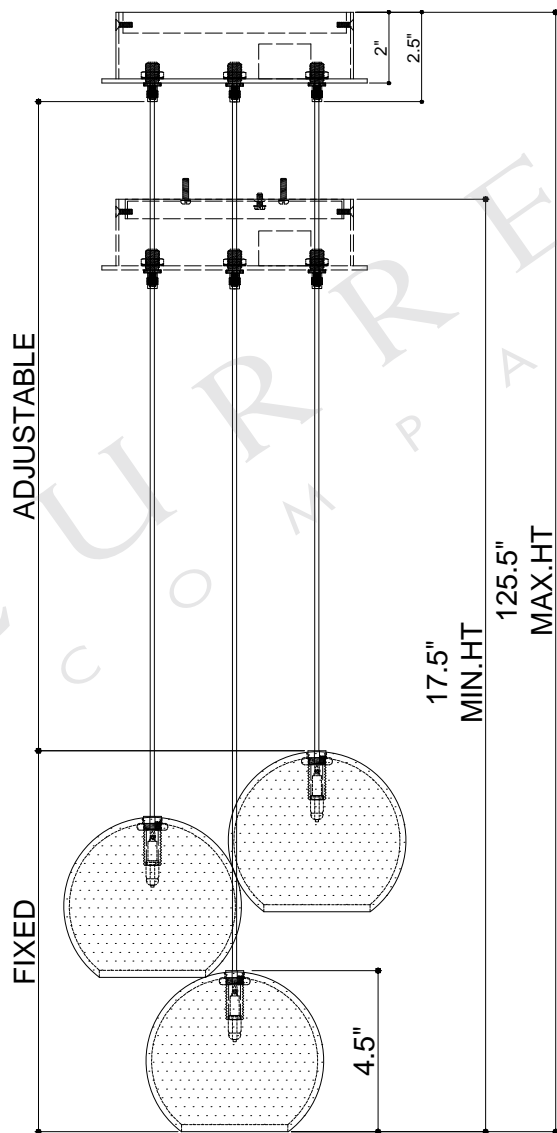

7.5"DIA*2.5"H. CANOPY
6.25"DIA*0.5"H. MOUNTING PLATE COVER
5.0"DIA*4.5"H. SHADE

TOP VIEW

CANOPY DETAIL

FRONT VIEW