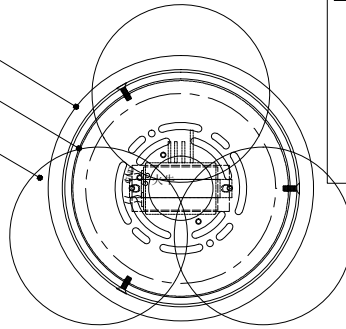

7.5"DIA*2.5"H. CANOPY
6.25"DIA*0.5"H. MOUNTING PLATE COVER
5.0"DIA*4.5"H. SHADE

TOP VIEW

CANOPY DETAIL

FRONT VIEW