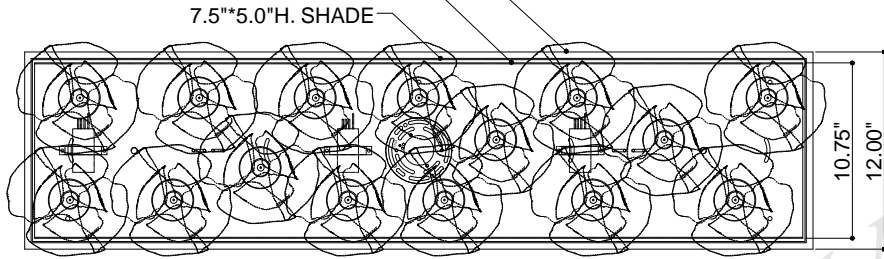

CANOPY DETAIL

13\"/>

TOP VIEW

FRONT VIEW

9000-0678

ALL WORK © 2020 CURREY & COMPANY