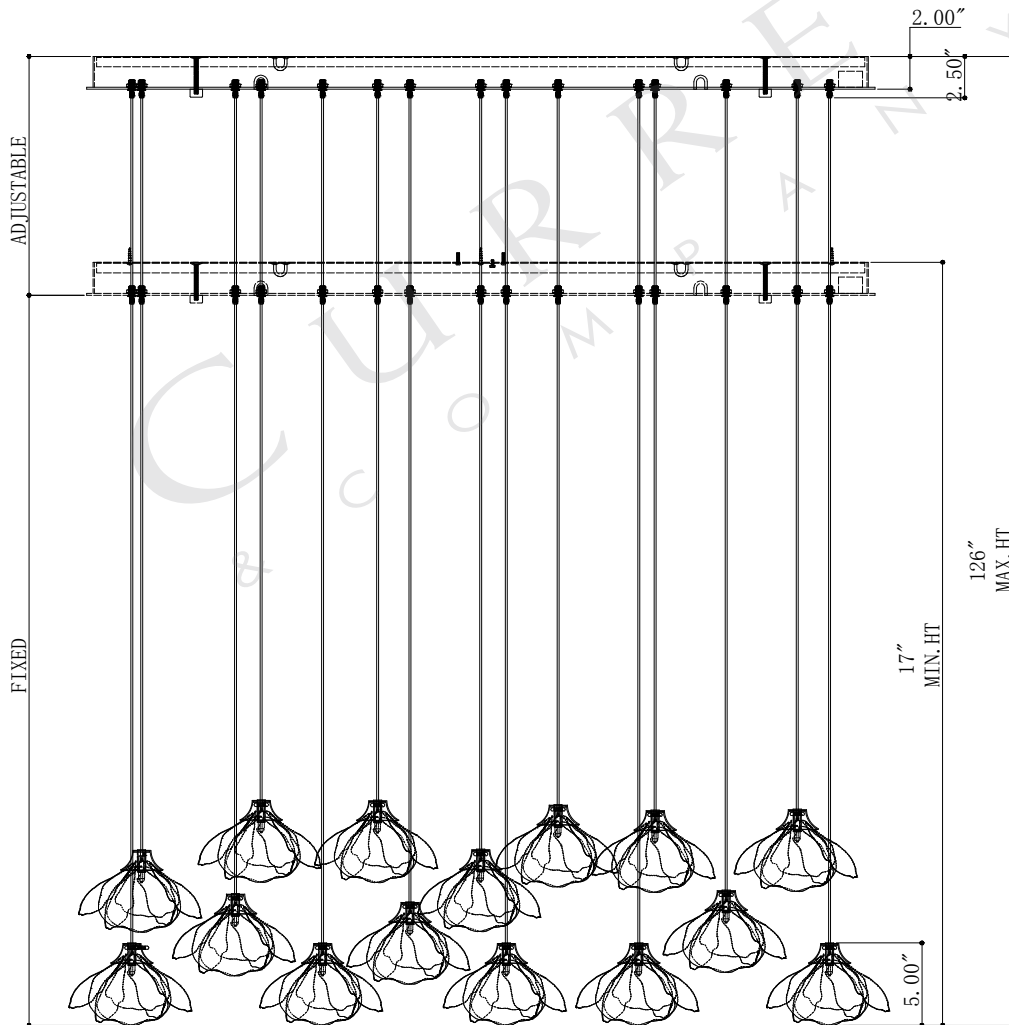

CANOPY DETAIL

13\"/>

TOP VIEW

FRONT VIEW

9000-0678

ALL WORK © 2020 CURREY & COMPANY