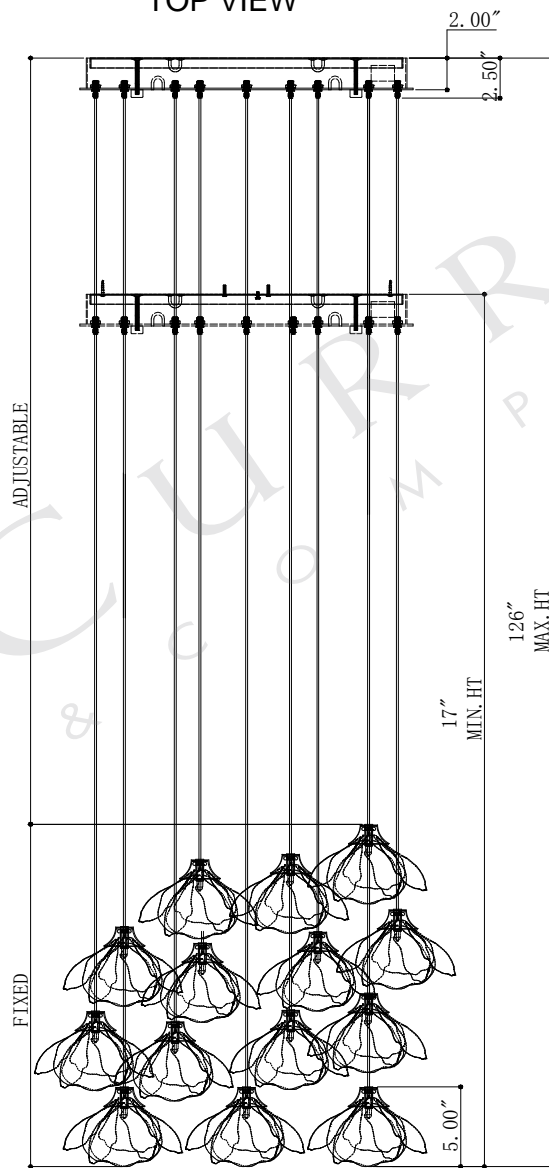

21"DIA*2.5"H.CANOPY
 19.75"DIA*0.75"H. MOUNTING
 PLATE COVER
 7.5"*5.0"H. SHADE

TOP VIEW

CANOPY DETAIL

FRONT VIEW