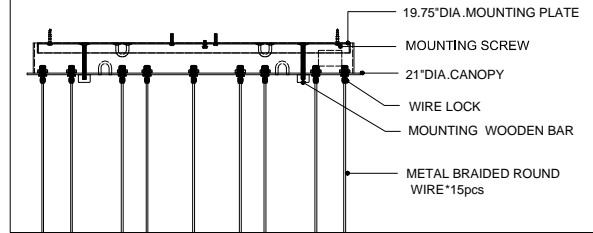

21"DIA*2.5"H.CANOPY
 19.75"DIA*0.75"H. MOUNTING
 PLATE COVER
 7.5"*5.0"H. SHADE

TOP VIEW

CANOPY DETAIL

FRONT VIEW