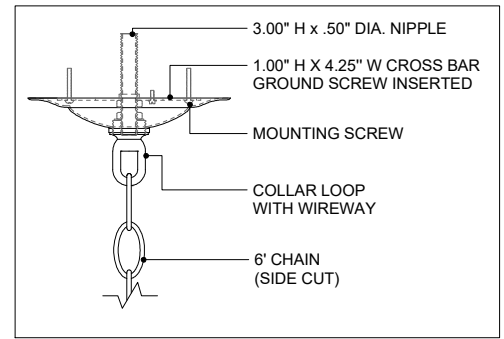

TOP VIEW

CANOPY DETAIL

FRONT VIEW

9000-0574

ALL WORK © 2019 CURREY & COMPANY