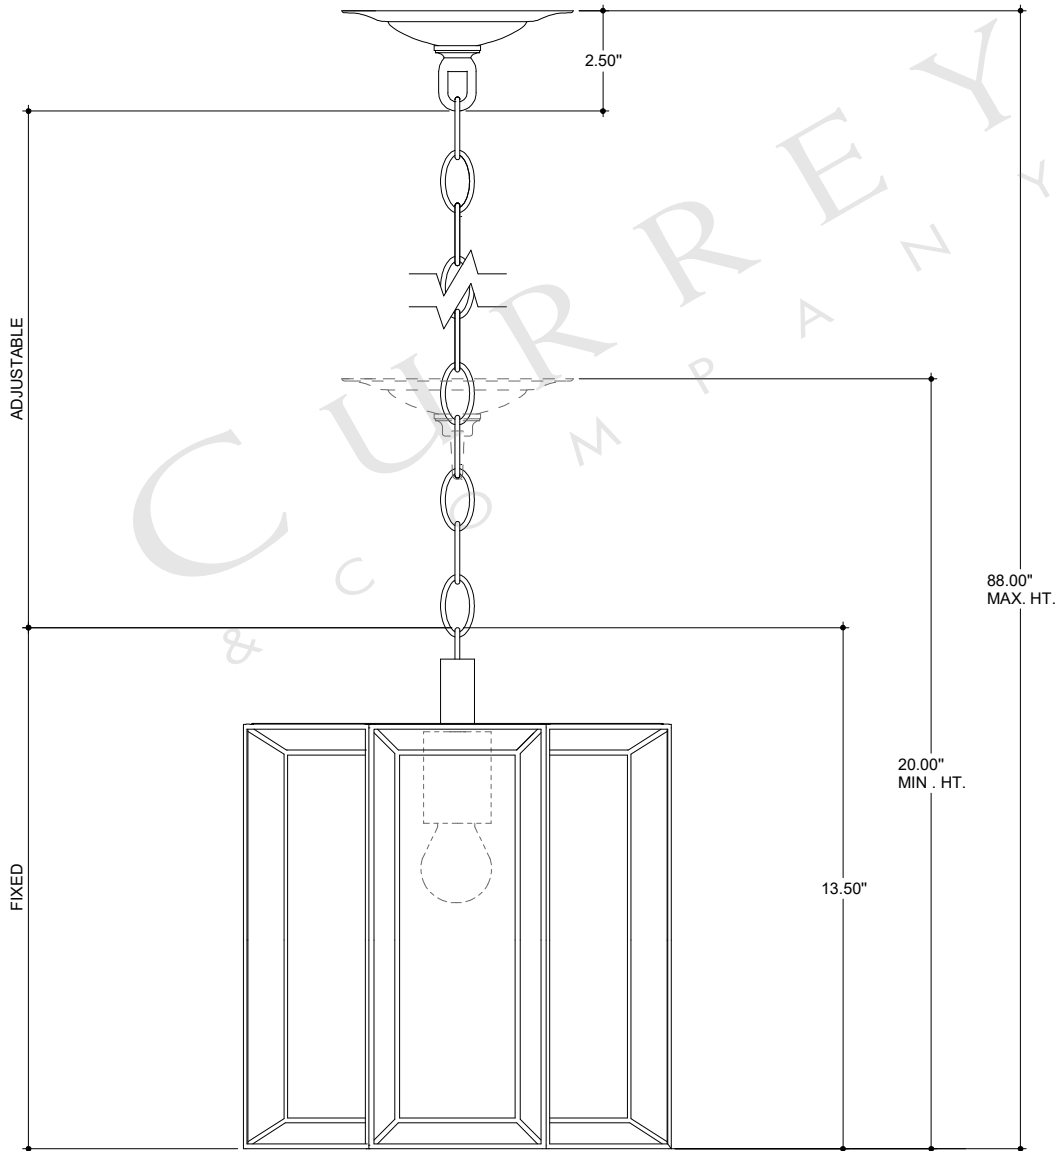

TOP VIEW

CANOPY DETAIL

FRONT VIEW

9000-0574

ALL WORK © 2019 CURREY & COMPANY