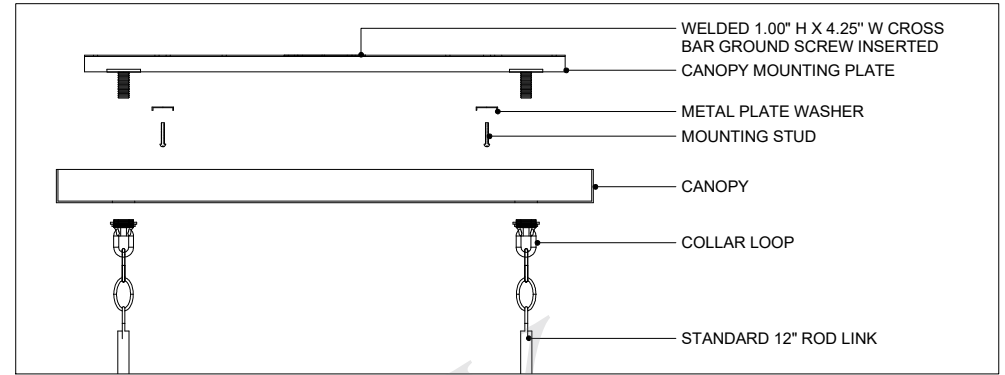

TOP VIEW

FRONT VIEW

SIDE VIEW

9000-0525

ALL WORK © 2019 CURREY & COMPANY