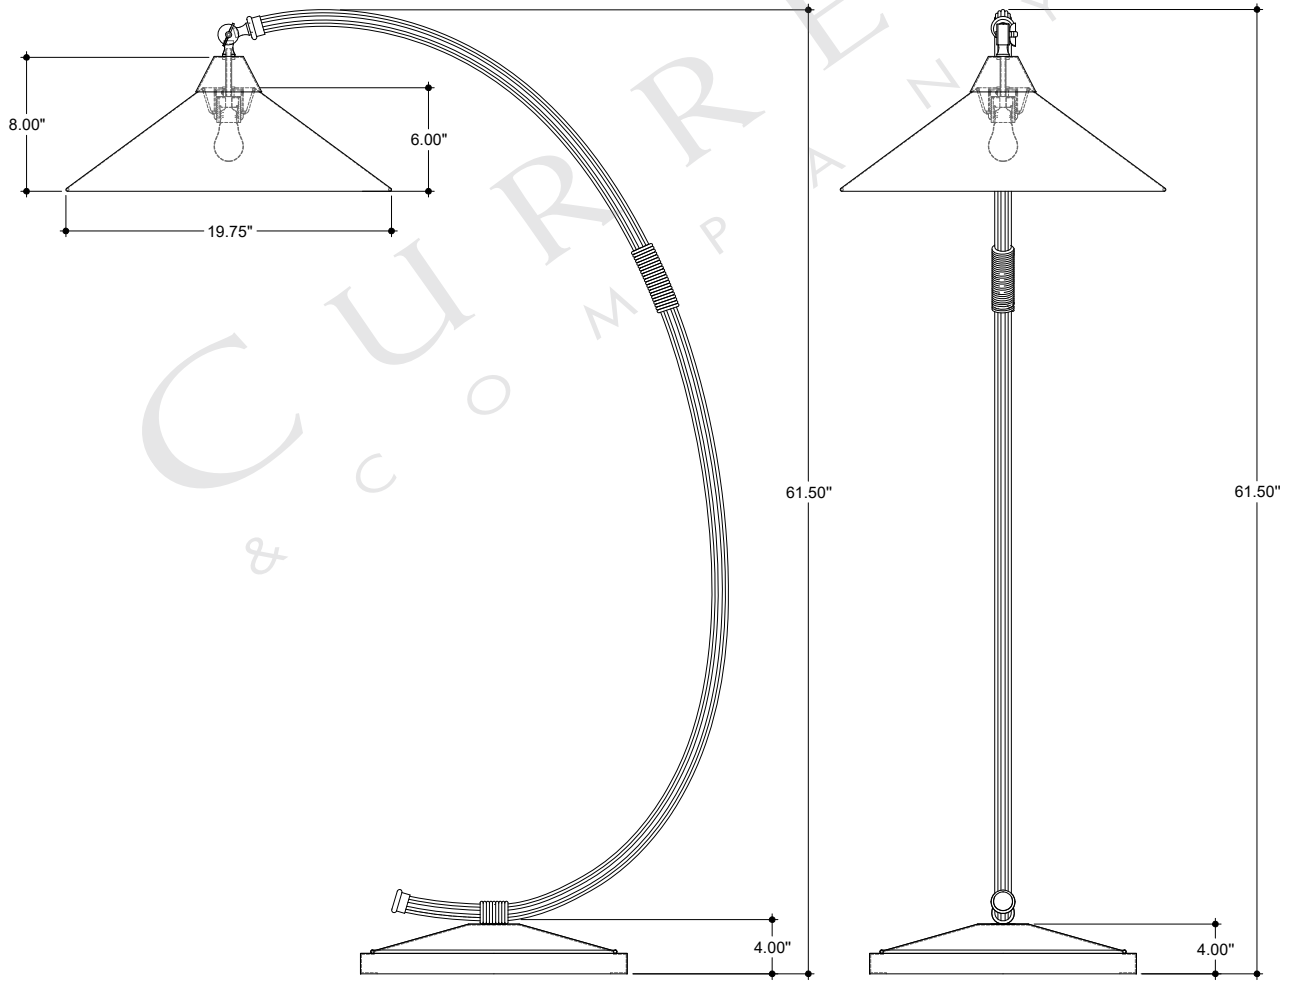

TOP VIEW

SIDE VIEW

FRONT VIEW

8000-0088

ALL WORK © 2020 CURREY & COMPANY