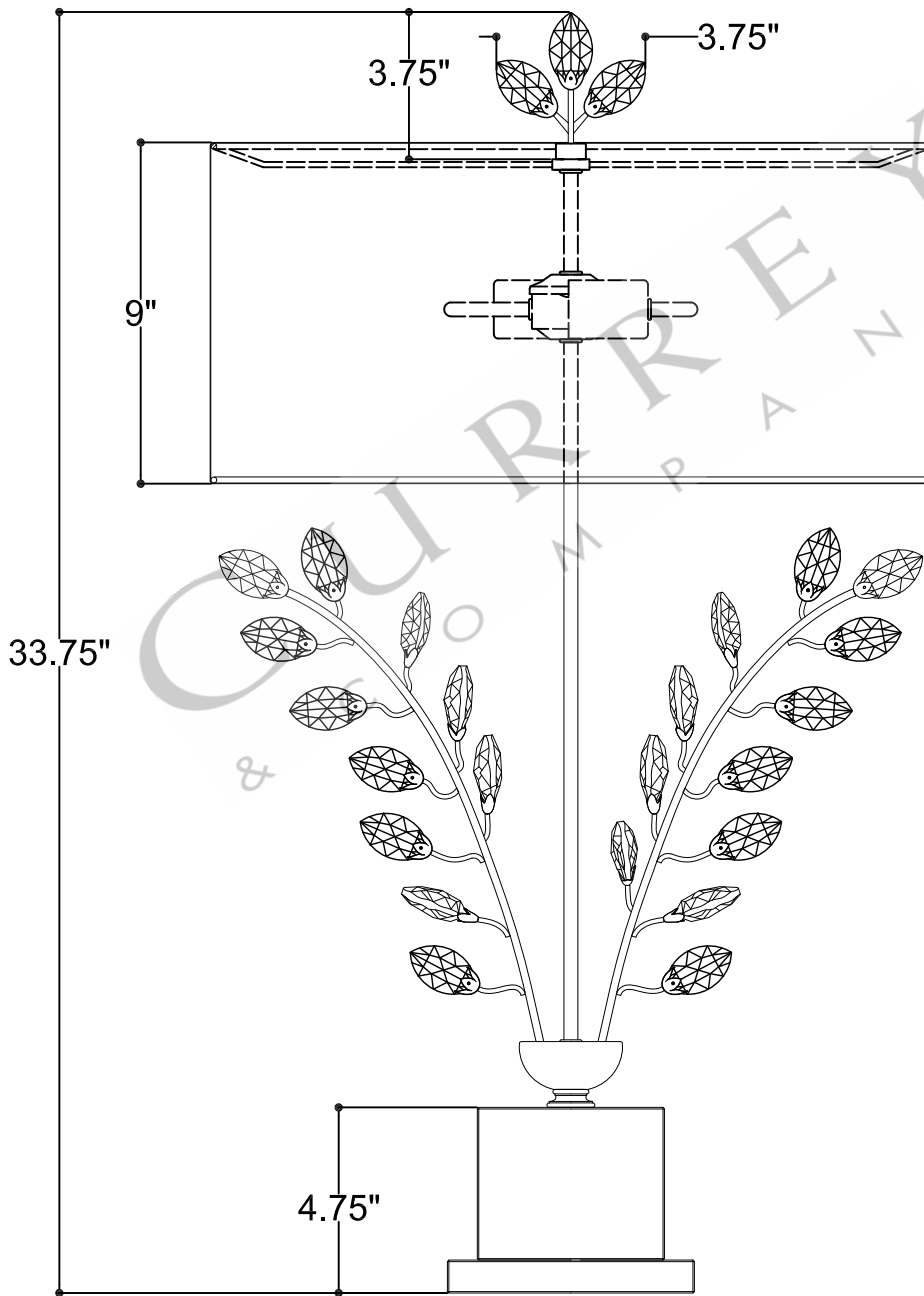

19"DIA SHADE

W6.5" BASE

TOP VIEW

FRONT VIEW

6000-0727

ALL WORK © 2020 CURREY & COMPANY