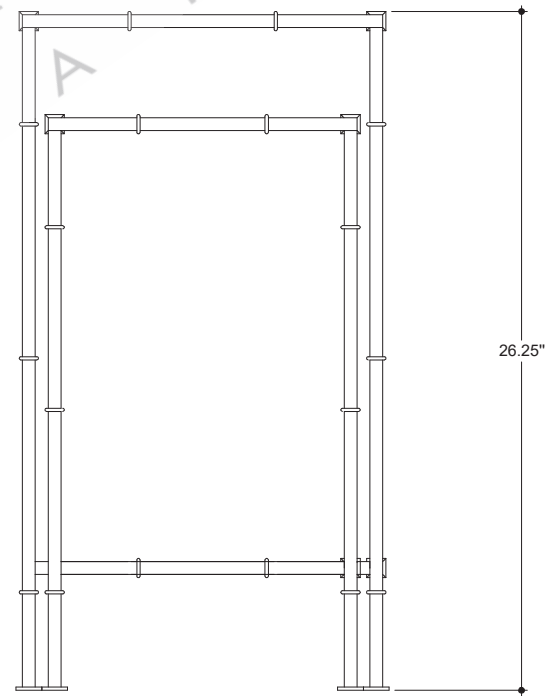

TOP VIEW

FRONT VIEW

SIDE VIEW

4000-0125

ALL WORK © 2021 CURREY & COMPANY