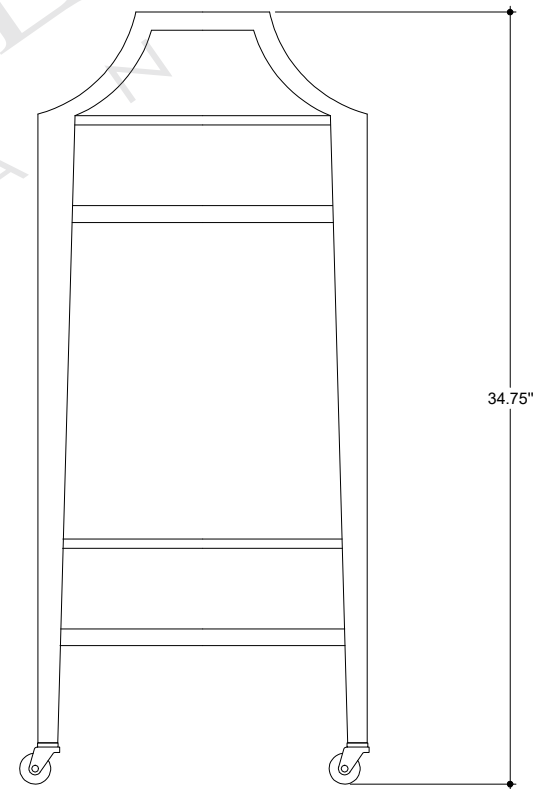

TOP VIEW

FRONT VIEW

SIDE VIEW

4000-0119

ALL WORK © 2020 CURREY & COMPANY