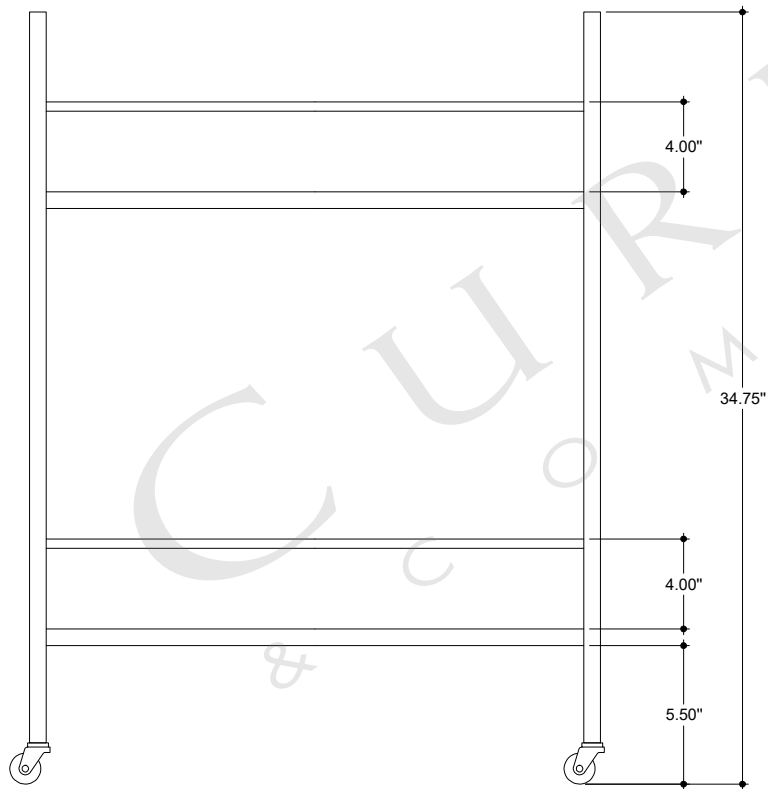

TOP VIEW

FRONT VIEW

SIDE VIEW

4000-0119

ALL WORK © 2020 CURREY & COMPANY