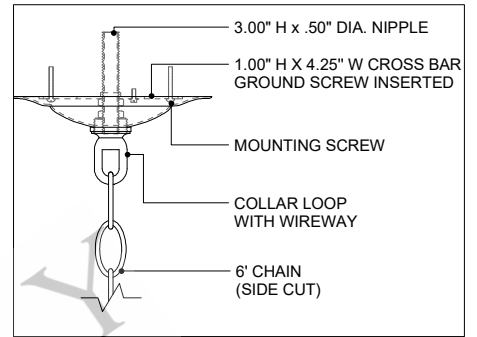

53.00" DIA. FRAME
 6.00" DIA. CANOPY
 1.00" H X 4.25" W
 CROSS BAR

TOP VIEW

CANOPY DETAIL

FRONT VIEW

9000-0865

ALL WORK © 2021 CURREY & COMPANY