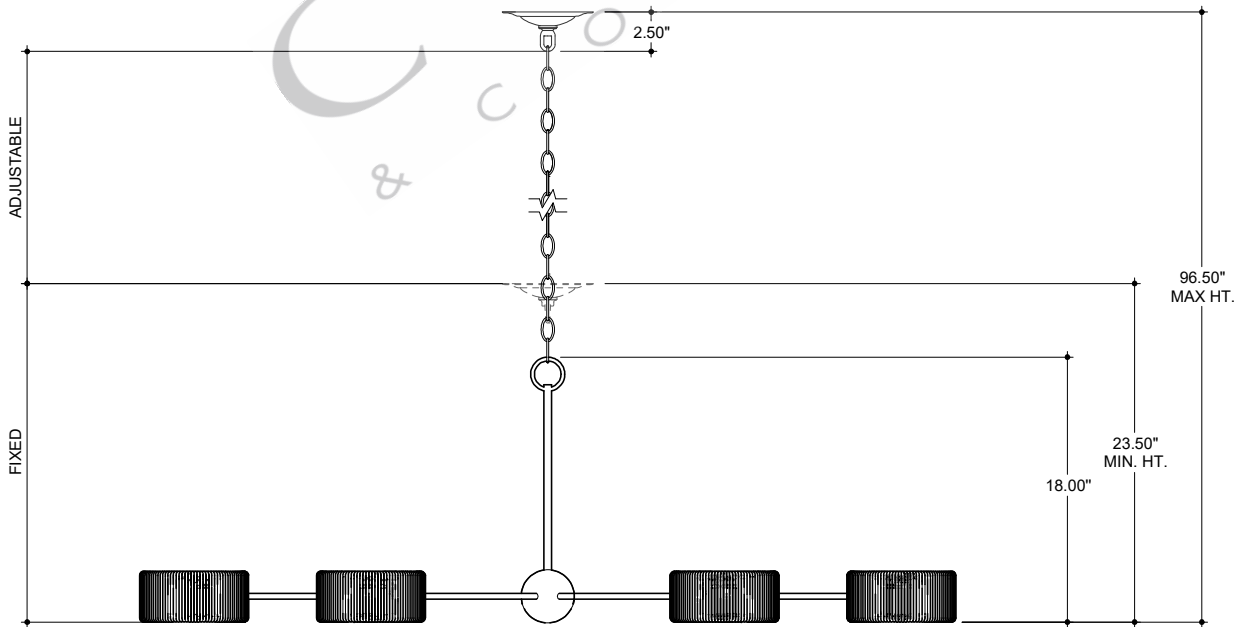

53.00" DIA. FRAME
 6.00" DIA. CANOPY
 1.00" H X 4.25" W
 CROSS BAR

TOP VIEW

CANOPY DETAIL

FRONT VIEW

9000-0865

ALL WORK © 2021 CURREY & COMPANY