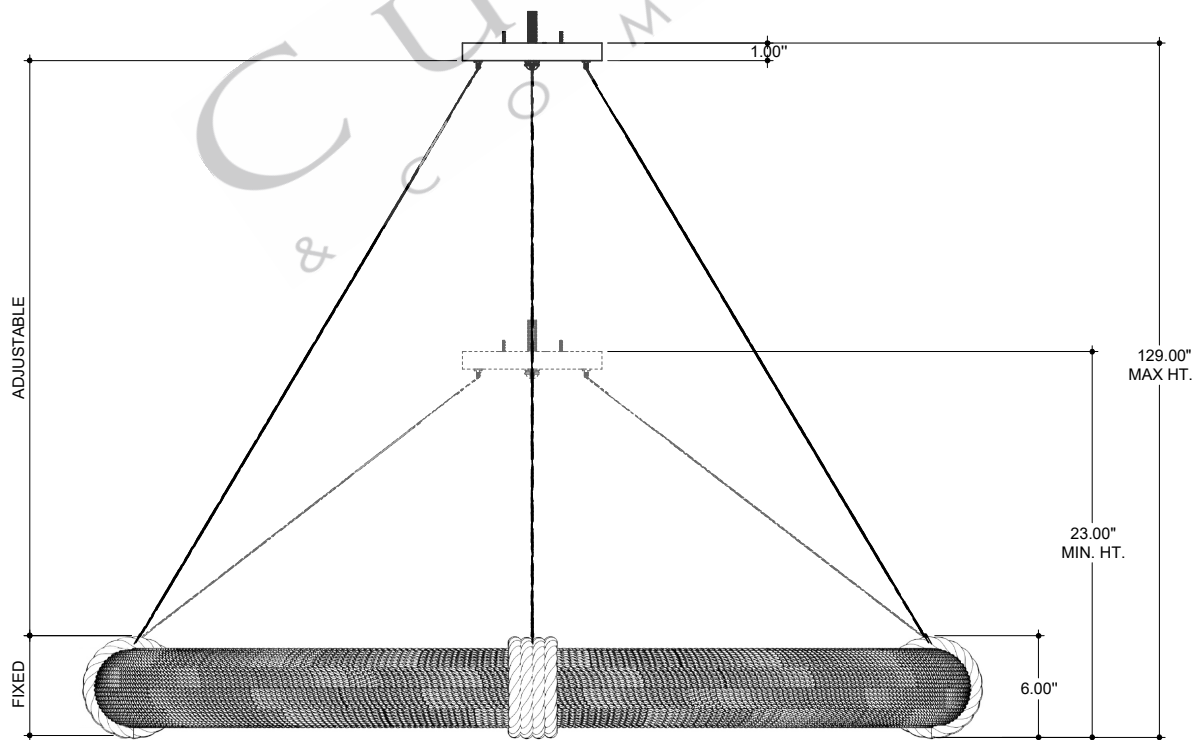

50" DIA. FRAME  
8.00" DIA. CANOPY  
1.00" H X 4.25" W  
CROSS BAR

TOP VIEW

CANOPY DETAIL

FRONT VIEW

9000-0805

ALL WORK © 2021 CURREY & COMPANY