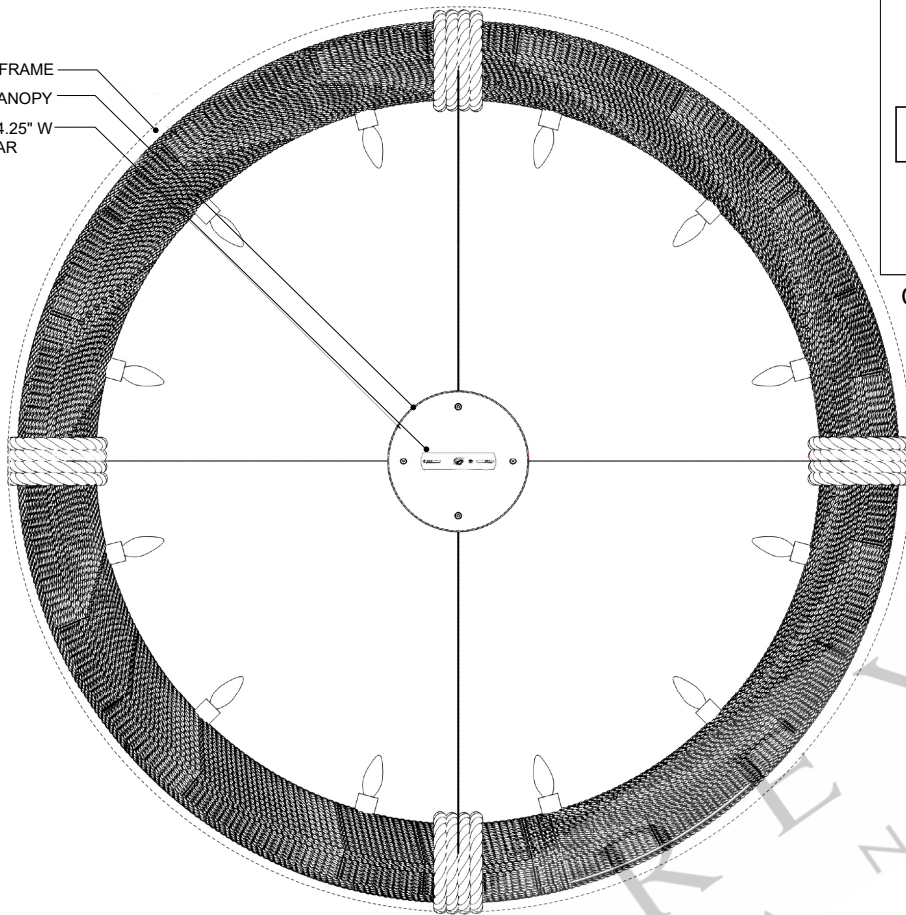

50" DIA. FRAME  
8.00" DIA. CANOPY  
1.00" H X 4.25" W  
CROSS BAR

TOP VIEW

CANOPY DETAIL

FRONT VIEW

9000-0805

ALL WORK © 2021 CURREY & COMPANY