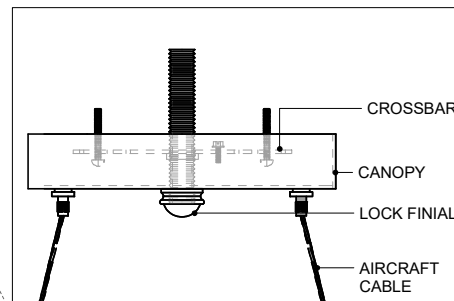

50" DIA. FRAME  
8.00" DIA. CANOPY  
1.00" H X 4.25" W  
CROSS BAR

TOP VIEW

CANOPY DETAIL

FRONT VIEW

9000-0805

ALL WORK © 2021 CURREY & COMPANY