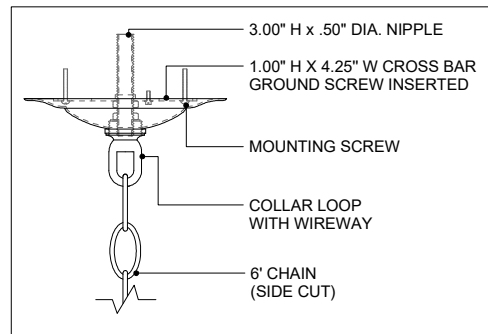

TOP VIEW

CANOPY DETAIL

FRONT VIEW

9000-0753

ALL WORK © 2020 CURREY & COMPANY