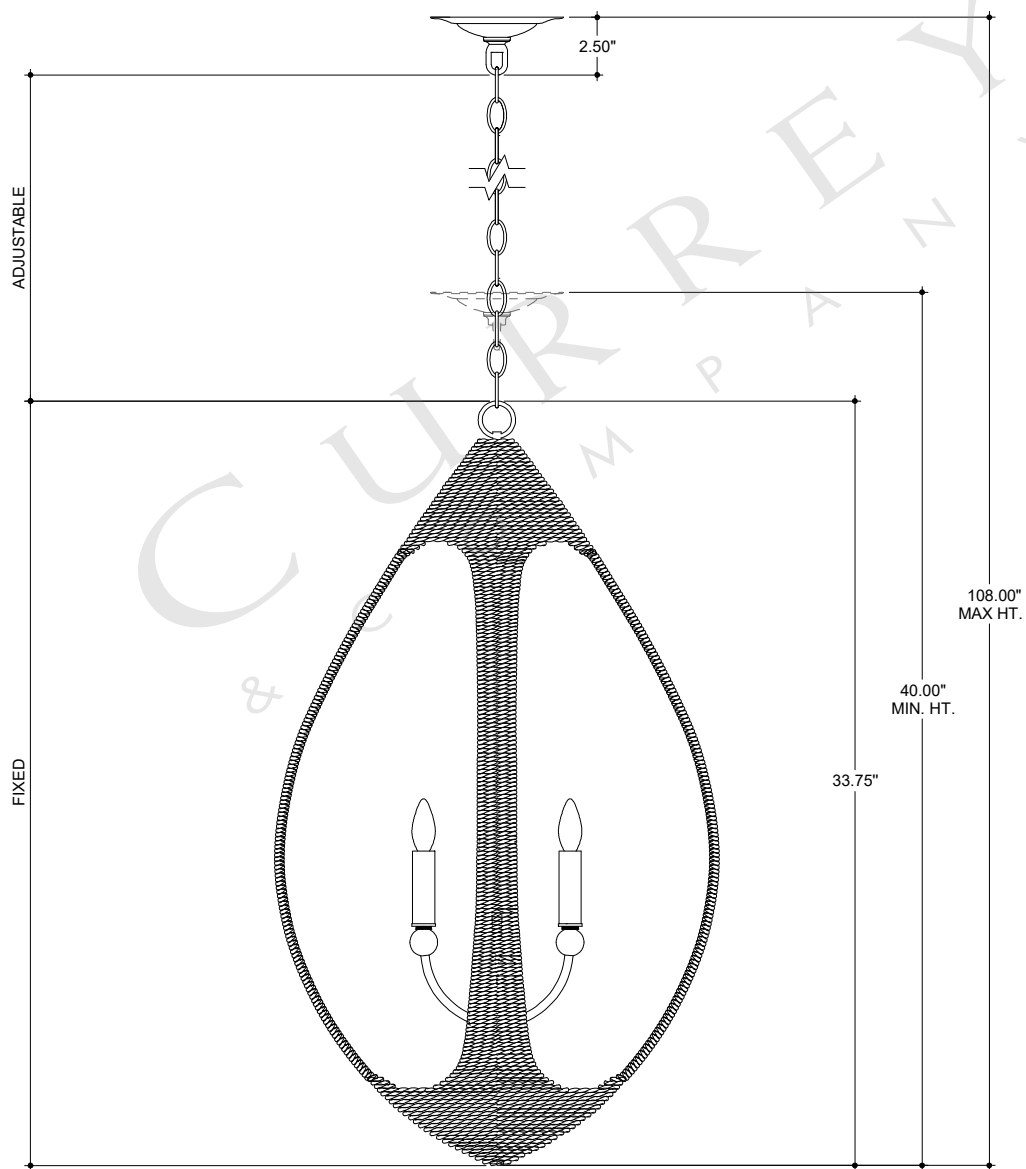

TOP VIEW

CANOPY DETAIL

FRONT VIEW

9000-0753

ALL WORK © 2020 CURREY & COMPANY