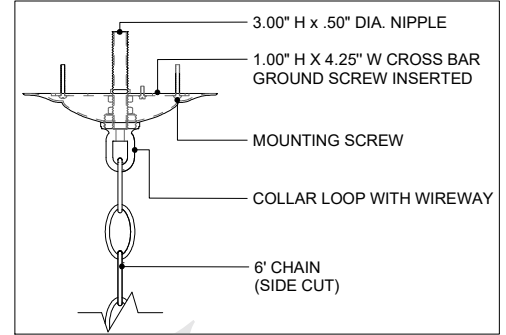

38.50" DIA. BODY
 6.00" DIA. CANOPY
 1.00" H X 4.25" W
 CROSS BAR

TOP VIEW

CANOPY DETAIL

FRONT VIEW