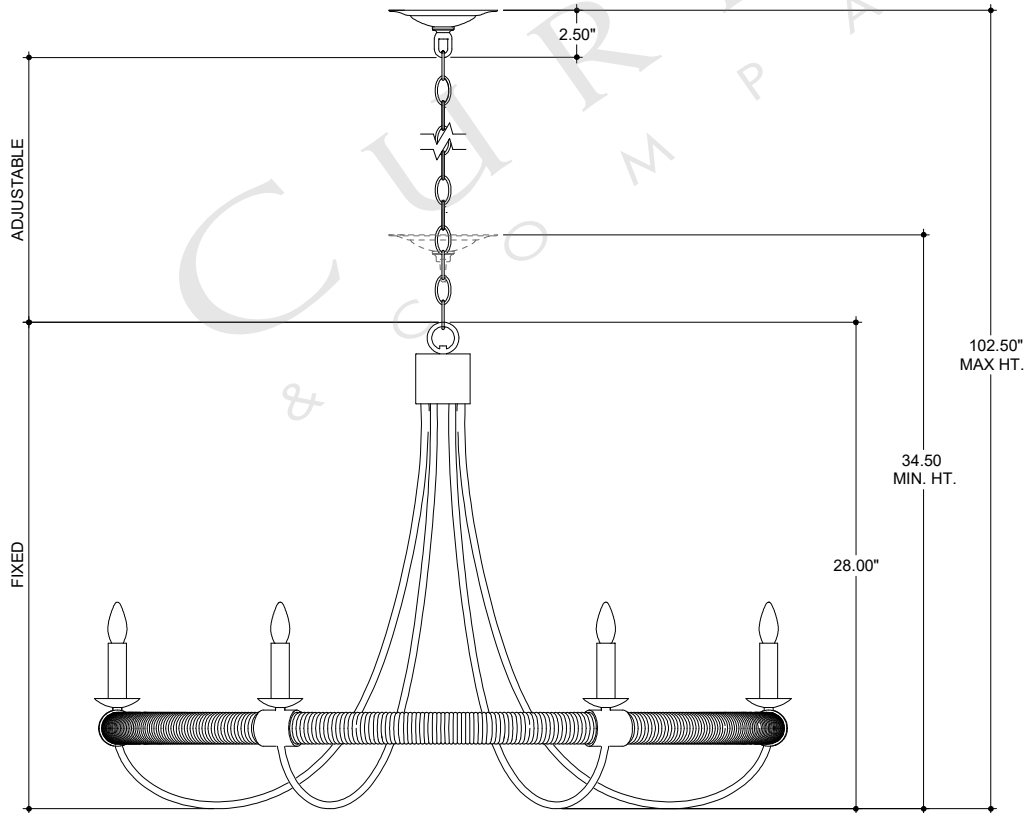

38.50" DIA. BODY
 6.00" DIA. CANOPY
 1.00" H X 4.25" W
 CROSS BAR

TOP VIEW

CANOPY DETAIL

FRONT VIEW