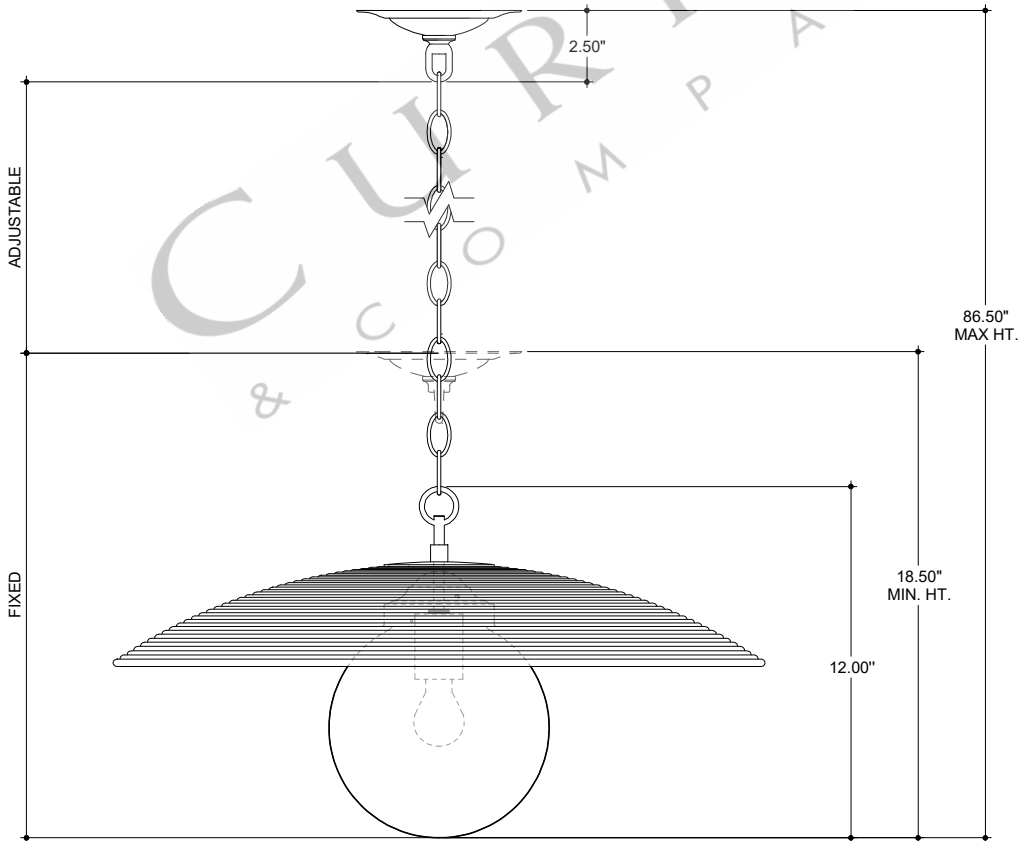

23.50" DIA. BODY
6.00" DIA. CANOPY
1.00" H X 4.25" W
CROSS BAR

TOP VIEW

CANOPY DETAIL

FRONT VIEW

9000-0798

ALL WORK © 2021 CURREY & COMPANY