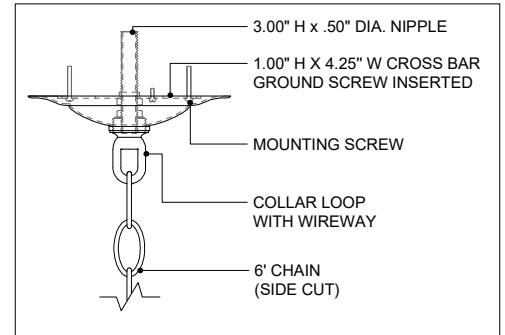

23.50" DIA. BODY
6.00" DIA. CANOPY
1.00" H X 4.25" W
CROSS BAR

TOP VIEW

CANOPY DETAIL

FRONT VIEW

9000-0798

ALL WORK © 2021 CURREY & COMPANY