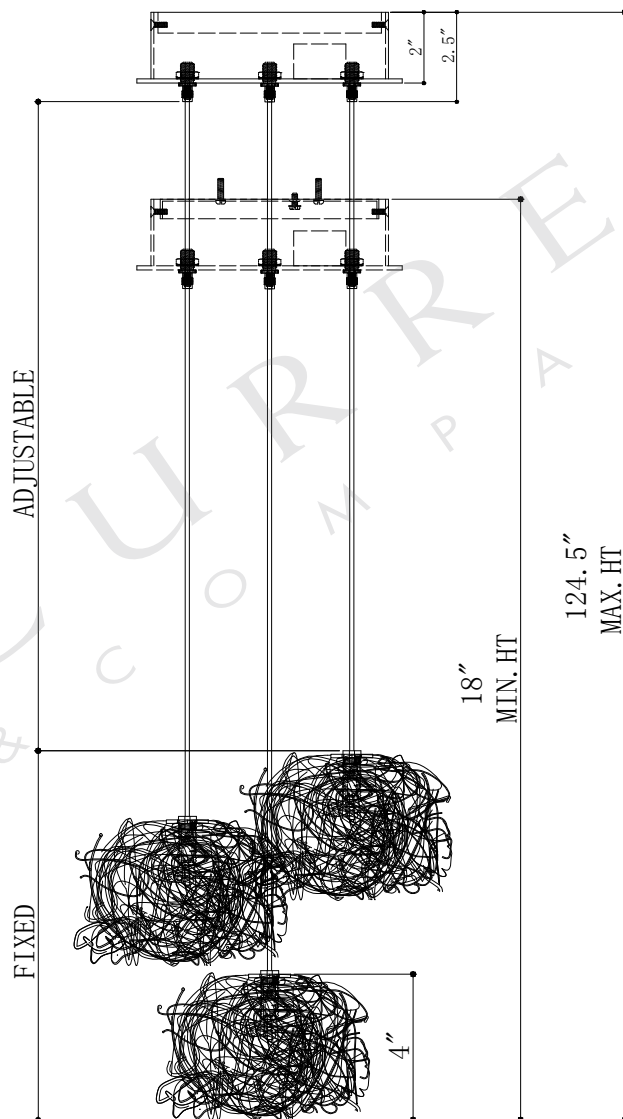

7.5"DIA*2.5"H. CANOPY
6.25"DIA*0.5"H. MOUNTING PLATE COVER
6"DIA*4"H. SHADE

TOP VIEW

CANOPY DETAIL

FRONT VIEW