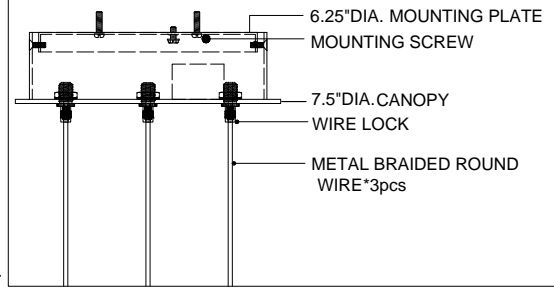

7.5"DIA*2.5"H. CANOPY
6.25"DIA*0.5"H. MOUNTING PLATE COVER
6"DIA*4"H. SHADE

TOP VIEW

CANOPY DETAIL

FRONT VIEW