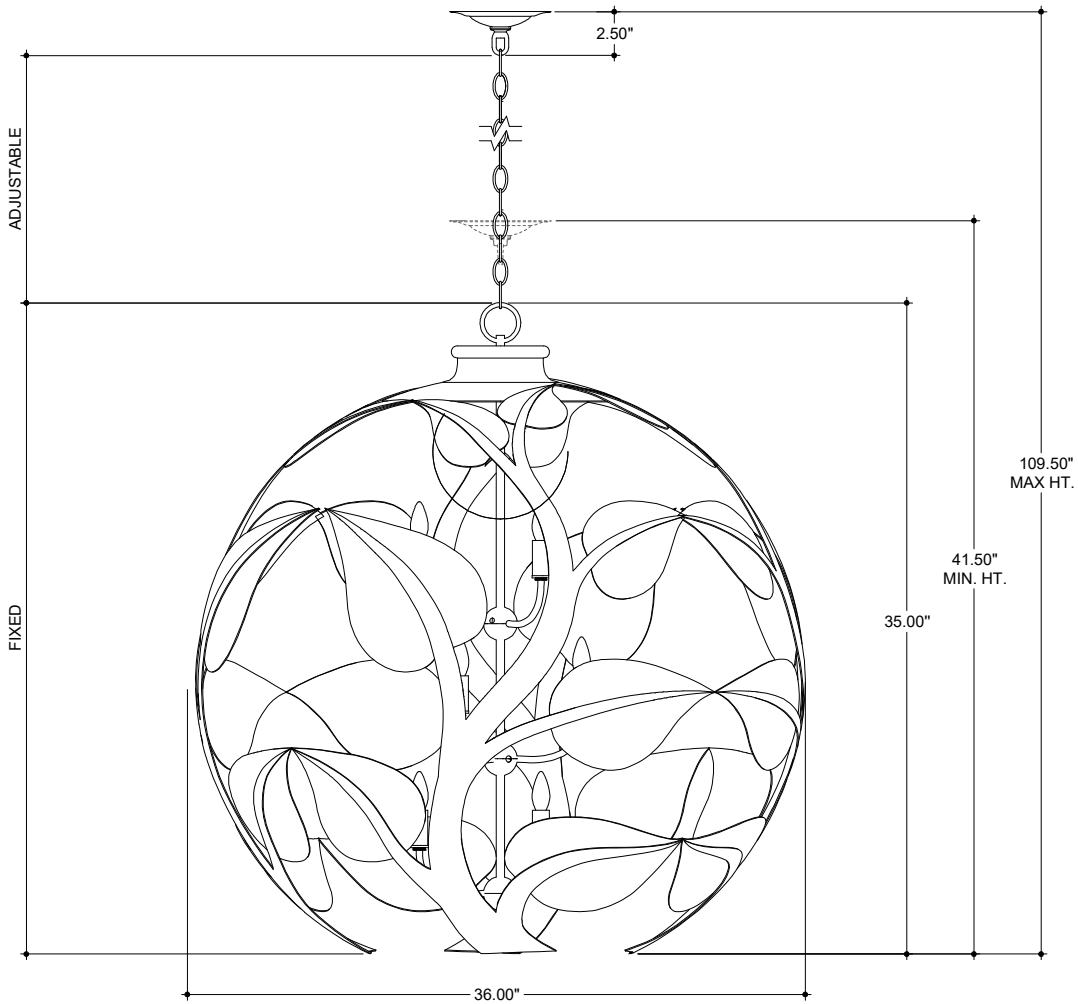

36.00" DIA. BODY  
 6.00" DIA. CANOPY  
 1.00" H X 4.25" W  
 CROSS BAR

TOP VIEW

CANOPY DETAIL

FRONT VIEW

9000-0821

ALL WORK © 2021 CURREY & COMPANY