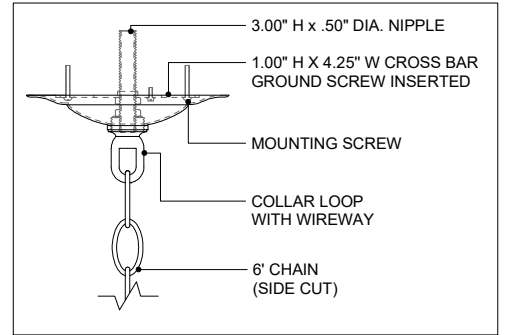

36.00" DIA. BODY  
 6.00" DIA. CANOPY  
 1.00" H X 4.25" W  
 CROSS BAR

TOP VIEW

CANOPY DETAIL

FRONT VIEW

9000-0821

ALL WORK © 2021 CURREY & COMPANY