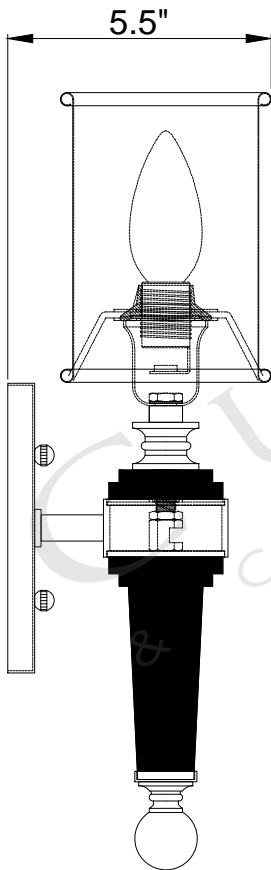

4W"*0.5DIA*5.5"H BACKPLATE

8.5"W*5.5"DIA*15.25"H BODY

8.5"W*4"DIA*5.5"H SHADE

TOP VIEW

SIDE VIEW

FRONT VIEW

5000-0177

ALL WORK © 2020 CURREY & COMPANY