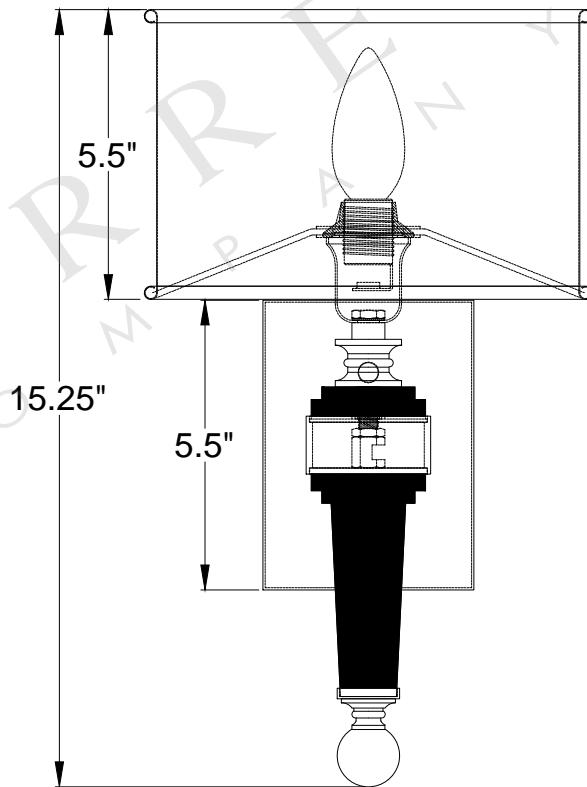

4W"*0.5DIA*5.5"H BACKPLATE

8.5"W*5.5"DIA*15.25"H BODY

8.5"W*4"DIA*5.5"H SHADE

TOP VIEW

SIDE VIEW

FRONT VIEW

5000-0177

ALL WORK © 2020 CURREY & COMPANY