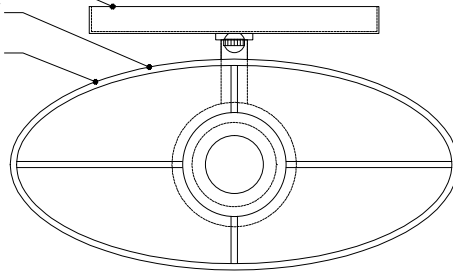

4W"*0.5DIA*5.5"H BACKPLATE

8.5"W*5.5"DIA*15.25"H BODY

8.5"W*4"DIA*5.5"H SHADE

TOP VIEW

SIDE VIEW

FRONT VIEW

5000-0177

ALL WORK © 2020 CURREY & COMPANY