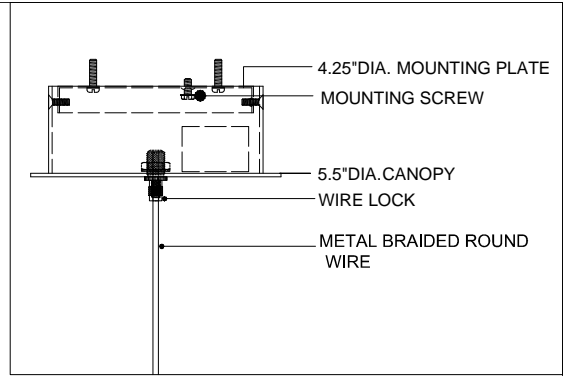

TOP VIEW

CANOPY DETAIL

FRONT VIEW

9000-0702

ALL WORK © 2020 CURREY & COMPANY