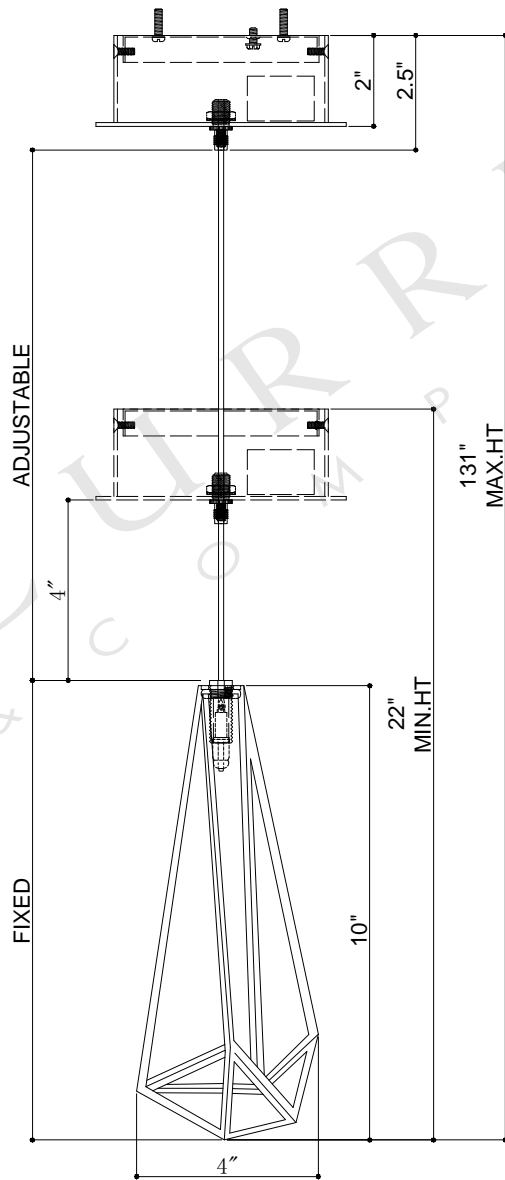

TOP VIEW

CANOPY DETAIL

FRONT VIEW

9000-0702

ALL WORK © 2020 CURREY & COMPANY