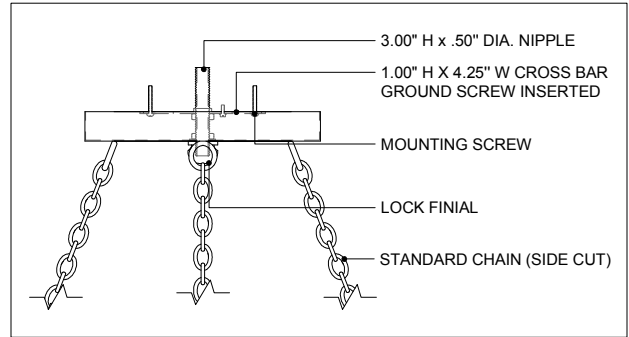

TOP VIEW

CANOPY DETAIL

FRONT VIEW

9000-0497

ALL WORK © 2019 CURREY & COMPANY