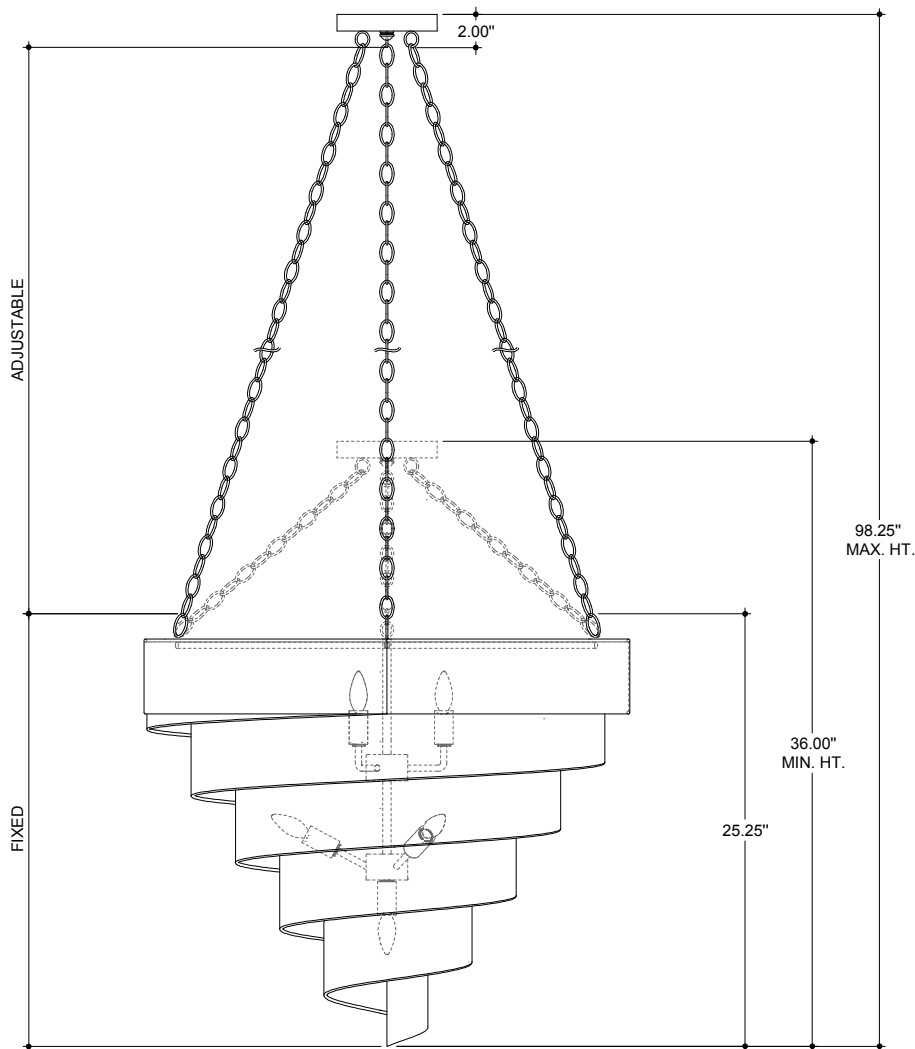

TOP VIEW

CANOPY DETAIL

FRONT VIEW

9000-0497

ALL WORK © 2019 CURREY & COMPANY