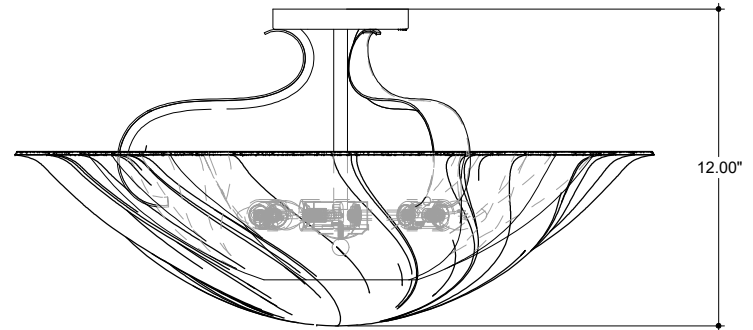

22.50" DIA. BODY

5.00" DIA. CANOPY

UNIVERSAL
BACKPLATE
(3.00" H x 4.00" W)

TOP VIEW

CANOPY DETAIL

FRONT VIEW

SIDE VIEW

9000-0466