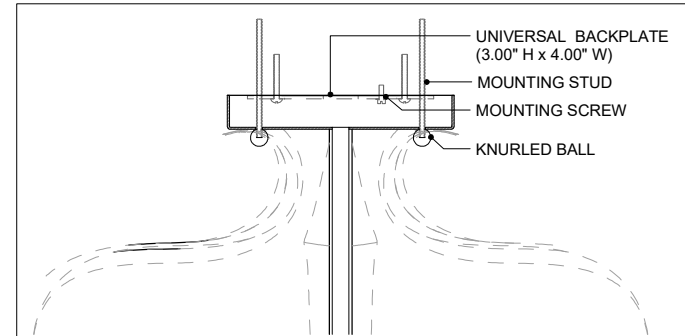

22.50" DIA. BODY

5.00" DIA. CANOPY

UNIVERSAL
BACKPLATE
(3.00" H x 4.00" W)

TOP VIEW

CANOPY DETAIL

FRONT VIEW

SIDE VIEW

9000-0466