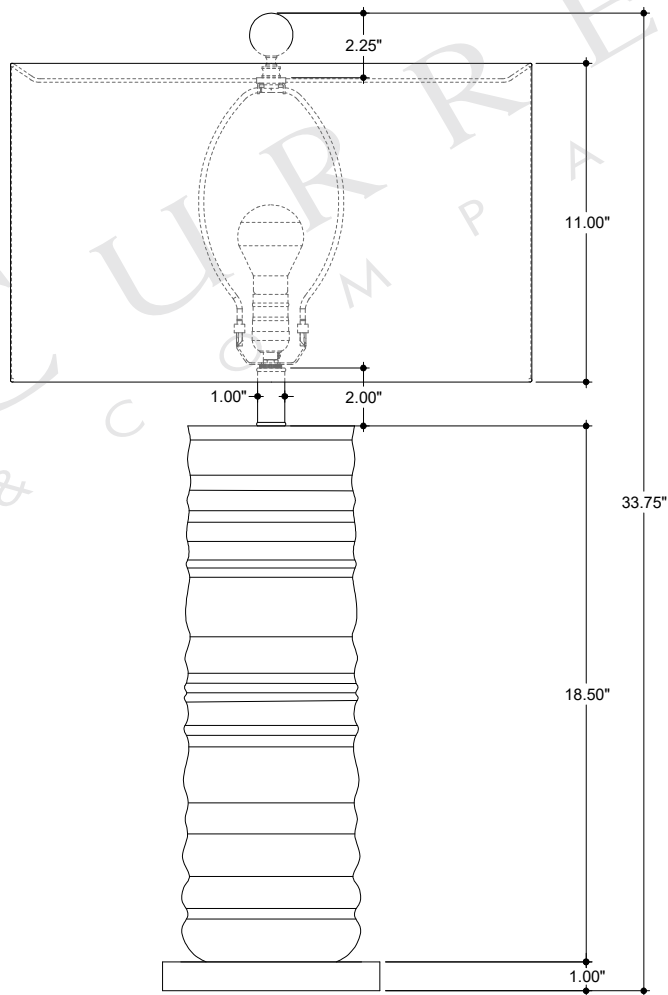

TOP VIEW

FRONT VIEW

6000-0432

ALL WORK © 2019 CURREY & COMPANY