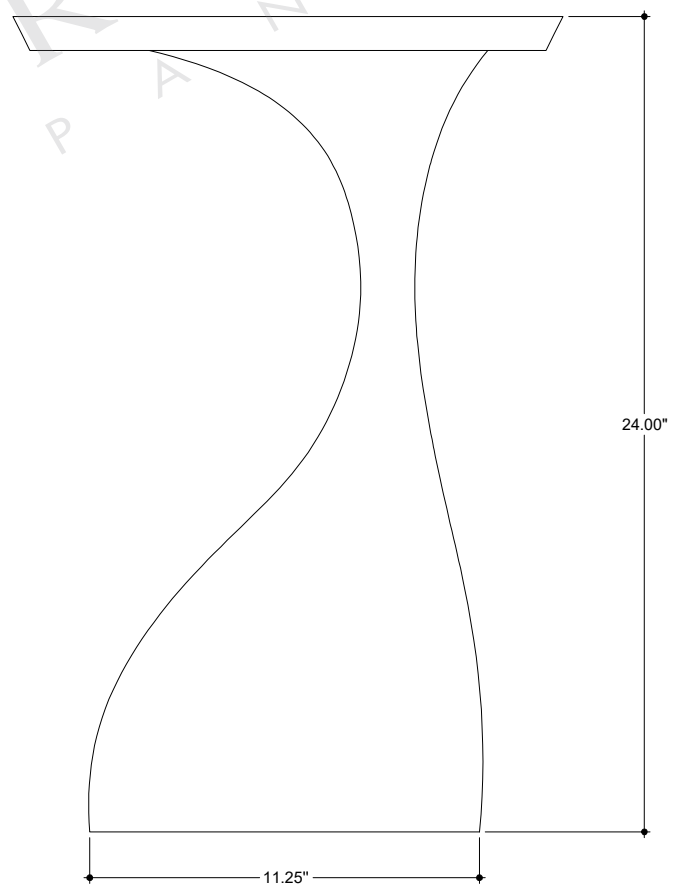

TOP VIEW

FRONT VIEW

SIDE VIEW

4000-0074

ALL WORK © 2019 CURREY & COMPANY