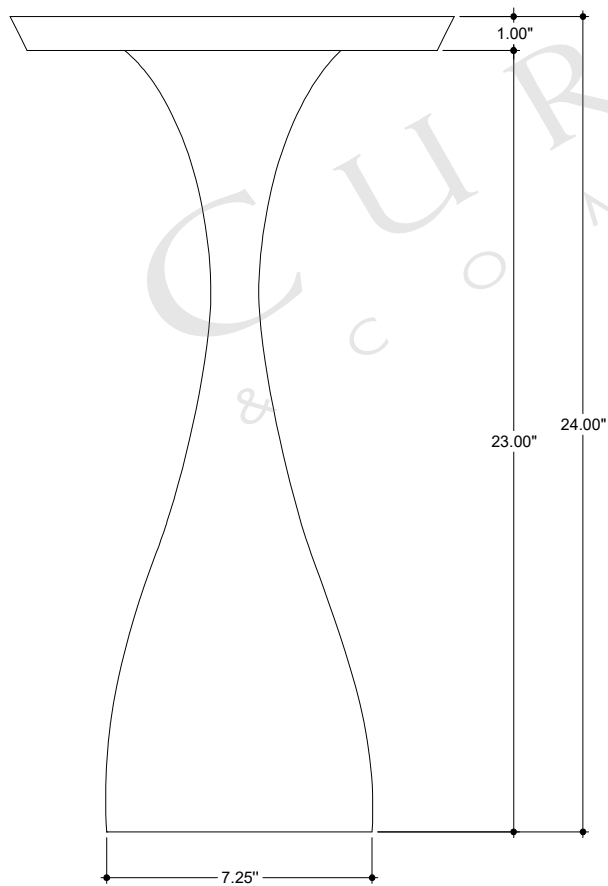

TOP VIEW

FRONT VIEW

SIDE VIEW

4000-0074

ALL WORK © 2019 CURREY & COMPANY