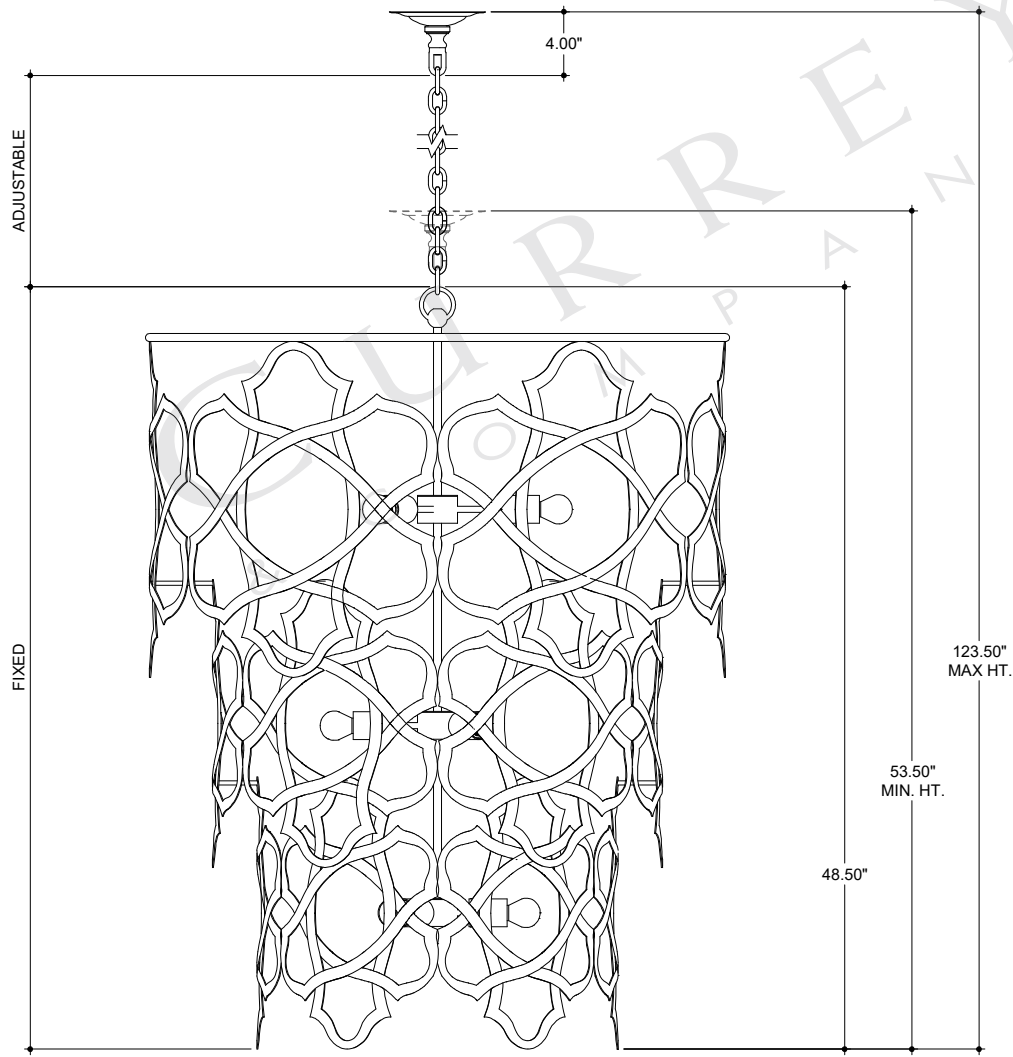

36.50" DIA. BODY
 6.00" DIA. CANOPY
 1.00" H X 4.25" W
 CROSS BAR

TOP VIEW

CANOPY DETAIL

FRONT VIEW