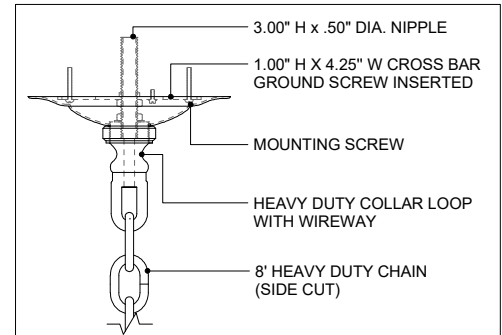

36.50" DIA. BODY
 6.00" DIA. CANOPY
 1.00" H X 4.25" W
 CROSS BAR

TOP VIEW

CANOPY DETAIL

FRONT VIEW