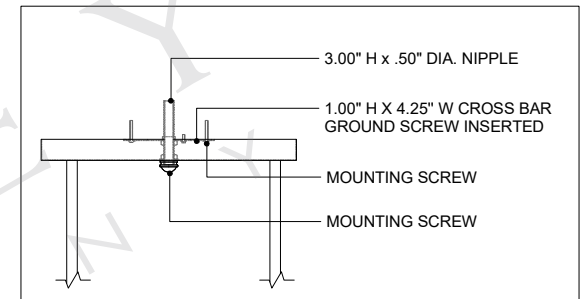

TOP VIEW

CANOPY DETAIL

FRONT VIEW

SIDE VIEW

9000-0423

ALL WORK © 2018 CURREY & COMPANY