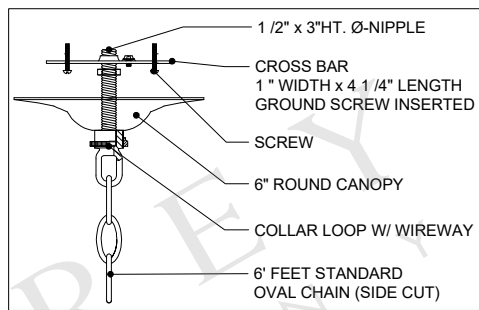

TOP VIEW

18.00"

FRONT VIEW

9000-0349

ALL WORK © 2018 CURREY & COMPANY