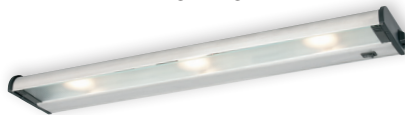

NCA-LED-24

120V 24" 3-4.5W Light Engines