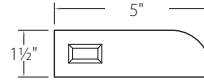

### CounterAttack LED

35,000 hour LED, 2,850k +/- 150k 120v portable/hardwire

	L X W X H	Lamps	Type	White – WT	Bronze – BZ	Stainless Steel – SS
8"	8" x 5" x 1 1/2"	1	<b>SPEEDLINK</b>	NCA-LED-8-WT	NCA-LED-8-BZ	NCA-LED-8-SS
16"	16" x 5" x 1 1/2"	2	<b>SPEEDLINK</b>	NCA-LED-16-WT	NCA-LED-16-BZ	NCA-LED-16-SS
24"	24" x 5" x 1 1/2"	3	<b>SPEEDLINK</b>	NCA-LED-24-WT	NCA-LED-24-BZ	NCA-LED-24-SS
32"	32" x 5" x 1 1/2"	4	<b>SPEEDLINK</b>	NCA-LED-32-WT	NCA-LED-32-BZ	NCA-LED-32-SS