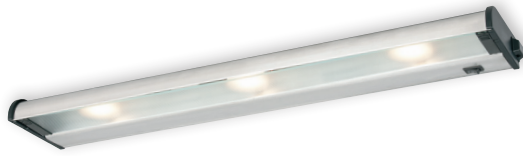

CounterAttack LED

35,000 hour LED, 2,850k +/- 150k 120v portable/hardwire

	L X W X H	Lamps	Type	White – WT	Bronze – BZ	Stainless Steel – SS
8"	8" x 5" x 1 1/2"	1	SPEEDLINK	NCA-LED-8-WT	NCA-LED-8-BZ	NCA-LED-8-SS
16"	16" x 5" x 1 1/2"	2	SPEEDLINK	NCA-LED-16-WT	NCA-LED-16-BZ	NCA-LED-16-SS
24"	24" x 5" x 1 1/2"	3	SPEEDLINK	NCA-LED-24-WT	NCA-LED-24-BZ	NCA-LED-24-SS
32"	32" x 5" x 1 1/2"	4	SPEEDLINK	NCA-LED-32-WT	NCA-LED-32-BZ	NCA-LED-32-SS

Counter Attack LED

Fixture

- 120v portable/hardwire
- 35,000 hour LED, 2,850k +/- 150k
- Dimmable with standard Incandescent dimmer (must meet minimum load of dimmer)
- Maximum of 120 LED light engines per power feed

Finishes

- Bronze (BZ), Stainless Steel (SS) and White (WT)

Body

- Metal Construction
- Hinged, removable, UV coated, glass prismatic diffuser for maximum light distribution
- Trade-sized knockouts on back and top for through-wiring, wiremold, flex, romex or rigid conduit
- Internal connectors allow instant hardwiring without wire nuts
- On/Off switch
- UL/C-UL Listed for damp location

SpeedLink

- SpeedLink™ allows fast and easy linking of multiple units.
- Custom connectors allow end-to-end mounting with instant electrical connections – no wiring between units
- If not mounted end-to-end, SpeedLink™ inter-connect cables allow easy and fast linking.
- Master Switch module (CS-1) controls a run of CounterAttack SpeedLink™ with a single switch. Available in WT, BZ and SS.