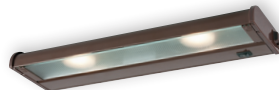

NCA-LED-16

120V 16" 2-4.5W Light Engines