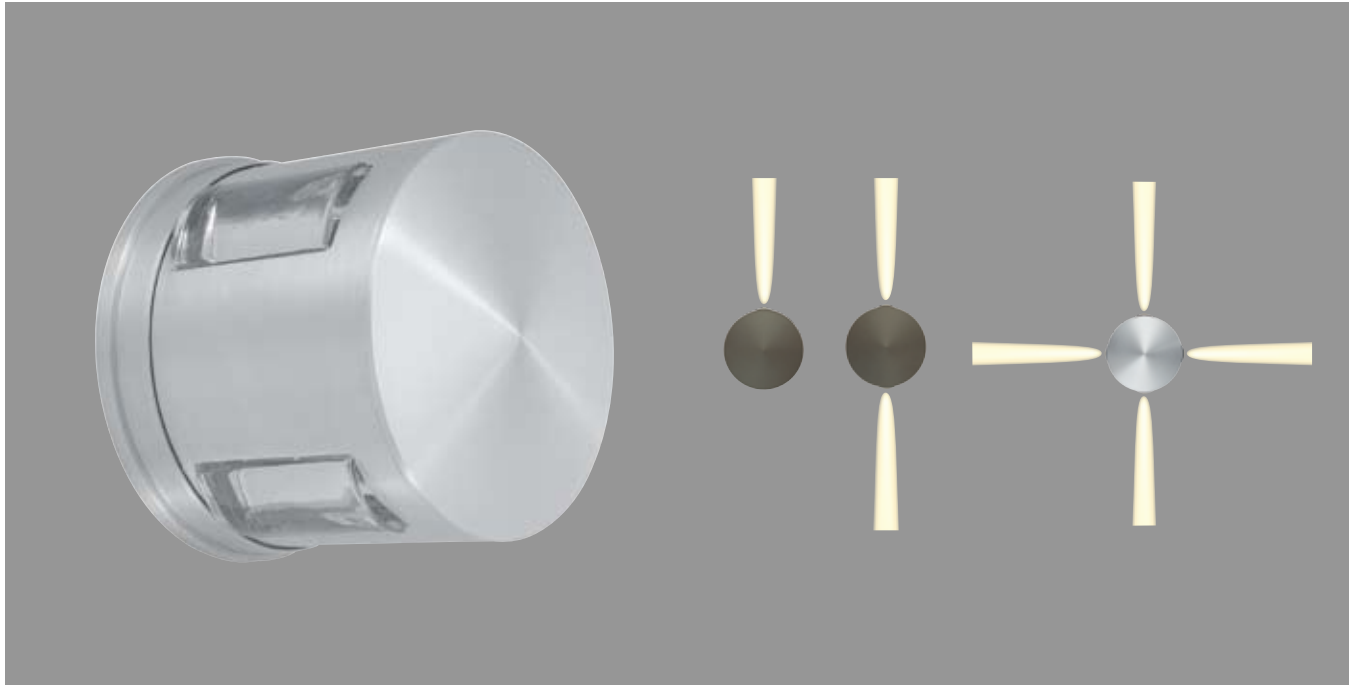

## COMPASS

### COMPASS

SS1028A-SA	Single optic	Satin Aluminum	
SS1028A-BZ	Single optic	Bronze	
SS1028B-SA	Double optic	Satin Aluminum	
SS1028B-BZ	Double optic	Bronze	
SS1028C-SA	Quad optic	Satin Aluminum	
SS1028C-BZ	Quad optic	Bronze	
Lamp*	35W Xenon	G8 Bi-pin	120V
Dims	5" Ø x 4" P	ADA	

\* lamp included

- Aluminum body
- Satin Aluminum and Bronze finishes
- Optical glass lens
- 120V 35W Xenon lamp
- Wet-location listed
- Wall and Flush mount

Single optic

Double optic

Quad optic