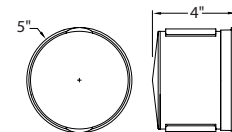

Double optic