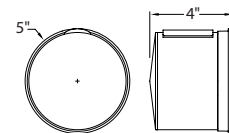

### COMPASS

SS1028A-SA	Single optic	Satin Aluminum	
SS1028A-BZ	Single optic	Bronze	
SS1028B-SA	Double optic	Satin Aluminum	
SS1028B-BZ	Double optic	Bronze	
SS1028C-SA	Quad optic	Satin Aluminum	
SS1028C-BZ	Quad optic	Bronze	
Lamp*	35W Xenon	G8 Bi-pin	120V
Dims	5" Ø x 4" P	ADA	

\* lamp included

- Aluminum body
- Satin Aluminum and Bronze finishes
- Optical glass lens
- 120V 35W Xenon lamp
- Wet-location listed
- Wall and Flush mount

Single optic

Double optic

Quad optic