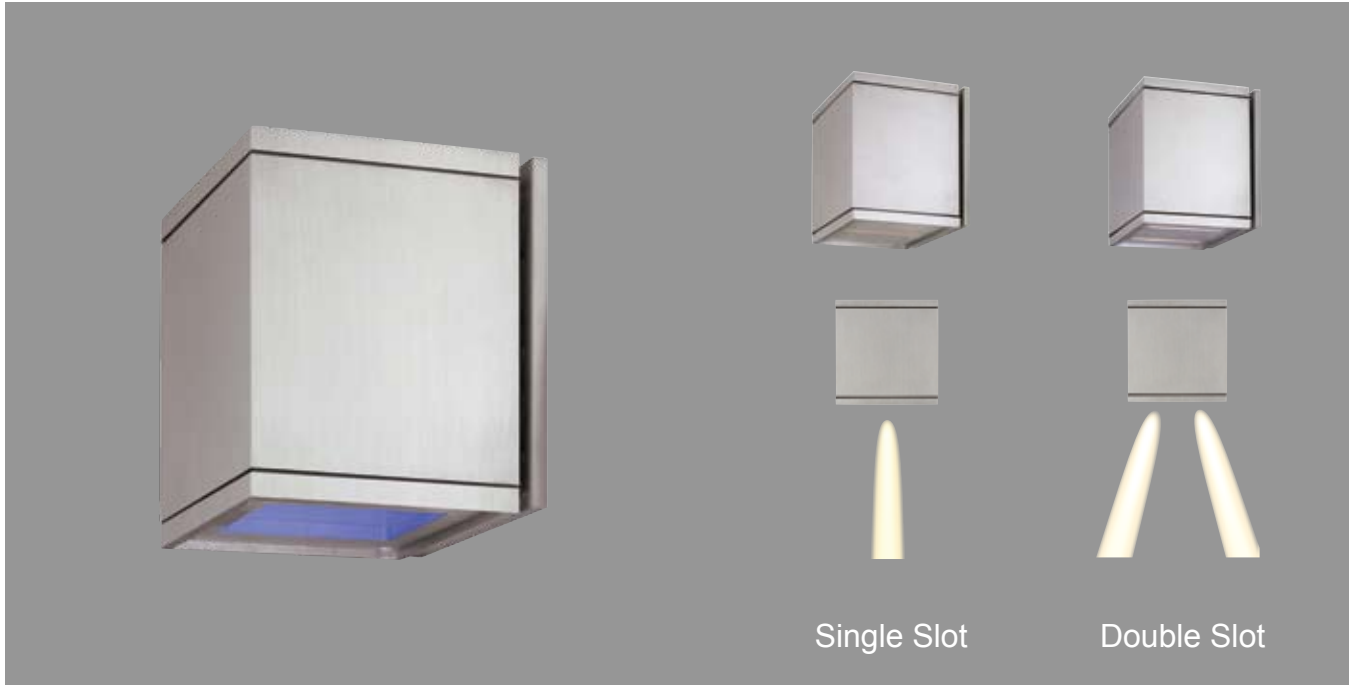

CUBE

CUBE

SS1013-SA	Insert Options	Satin Aluminum	
	CU-1	Solid Insert	
	CU-2	Frosted Glass	
	CU-3	Blue Glass	
	CU-4	Single Slot	
	CU-5	Double Slot	
Lamp*	35W Xenon	G8 Bi-pin	120V
Dims	4 1/2" x 4 1/2" x 4"P	ADA	

Note: Two inserts required to complete SS1013 fixture

* lamp included

Frosted Glass

- Aluminum body and inserts
- Satin Aluminum finish
- 120V 35W Xenon lamp
- 5 Cube insert options
- Wet-location listed
- Wall mount