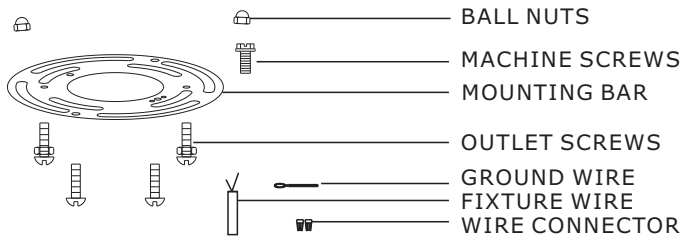

CRYSTORAMA

95 Cantiague Rock Road , Westbury, NY 11590 • toll free: 1.800.888.4470 fax: 516.931 .1254 • info@crystorama.com • www.crystorama.com

MODEL# : 501-EB ASSEMBLY AND DRESSING INSTRUCTIONS

WARNING
Electrical Danger Turn Power off

⚠ WARNING: This product can expose you to Lead, which is known to the State of California to cause cancer and/or birth defects or reproductive harm. For more information go to www.P65Warnings.ca.gov

All electrical components must be installed by a licensed electrician in accordance with the National Electric Code and the appropriate local electrical codes