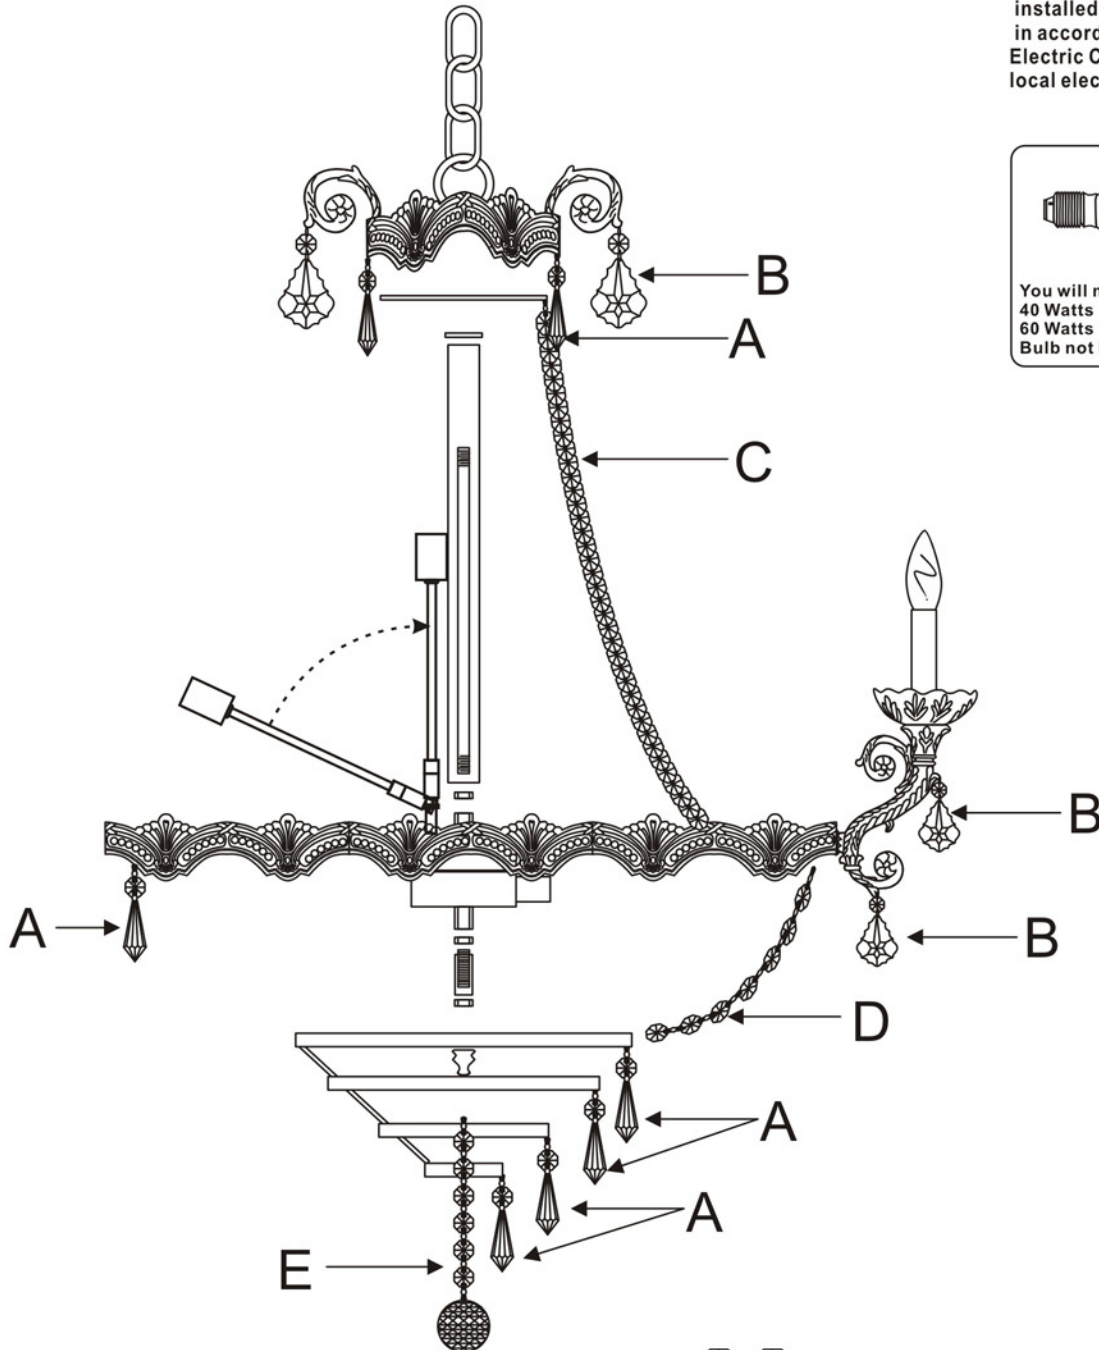

1958

CRYSTORAMA

LIGHTING GROUP

95 Cantiague Rock Road Westbury, NY 11590 Tel:(516) 931-9090 Fax:(516) 931-1254 www.crystorama.com

MODEL#:1488 ASSEMBLY AND DRESSING INSTRUCTIONS

WARNING:

Electrical Danger Turn Power Off

All electrical components must be installed by a licensed electrician in accordance with the National Electric Code and the appropriate local electrical codes.

You will need 20 - Cand. Bulb
40 Watts Recommended
60 Watts Max
Bulb not included.

A= (14mm+38mm)X400sets

B= (14mm+76mm)X24sets

C= (14mmX38)X40set

D= (28mmX2+26mmX2+24mmX2+20mmX2+18mmX2+16mm)X80sets

E= (14mmX6+40mm)X1pc