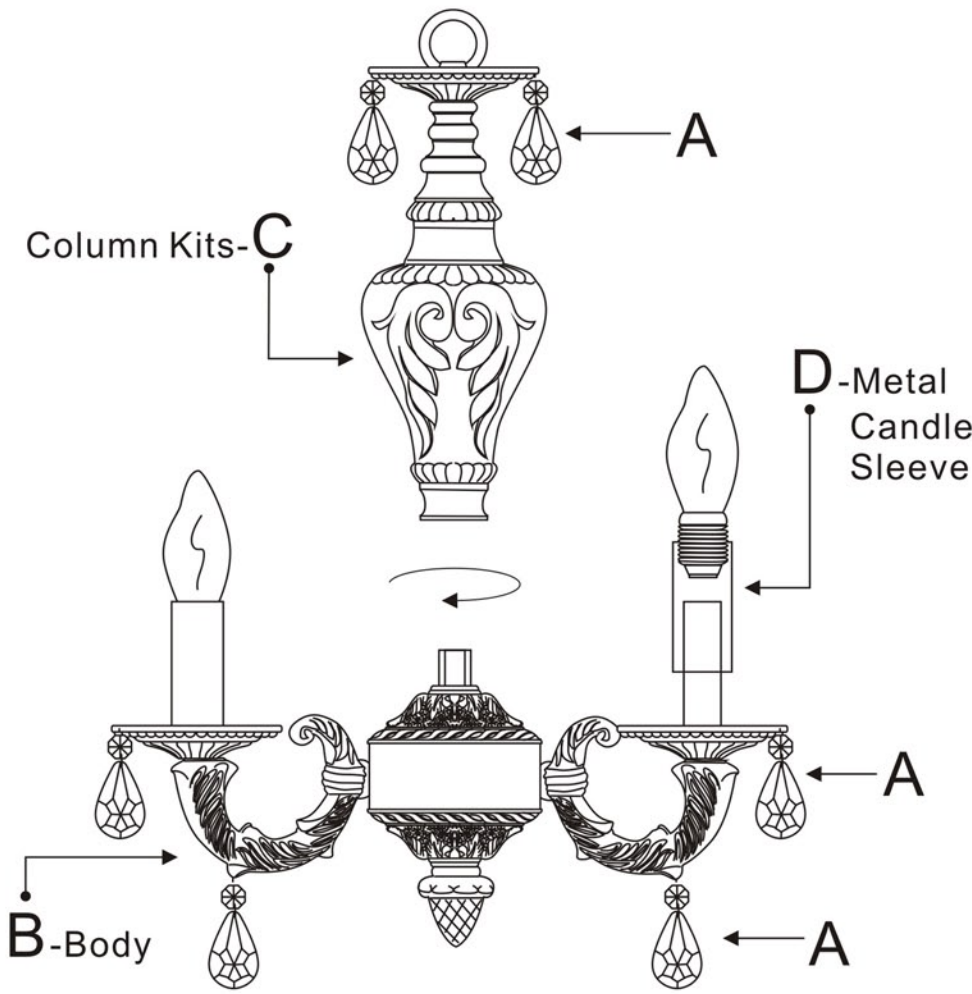

Electrical Danger Turn Power Off

All electrical components must be installed by a licensed electrician in accordance with the National Electric Code and the appropriate local electrical codes.

For Ceiling

For Hanging

You will need 4 - Cand. Bulb
40 Watts Recommended
60 Watts Max
Bulb not included.

ASSEMBLY STEPS:

- 1) C → B
- 2) D → B
- 3) A → B.C

A = (14mm+38mm) x 24sets