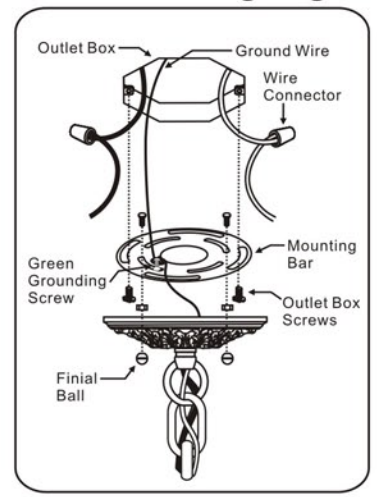

Electrical Danger Turn Power Off

All electrical components must be installed by a licensed electrician in accordance with the National Electric Code and the appropriate local electrical codes.

For Ceiling

For Hanging

You will need 4 - Cand. Bulb
40 Watts Recommended
60 Watts Max
Bulb not included.

ASSEMBLY STEPS:

- 1) C → B
- 2) D → B
- 3) A → B.C

A = (14mm+38mm) x 24sets