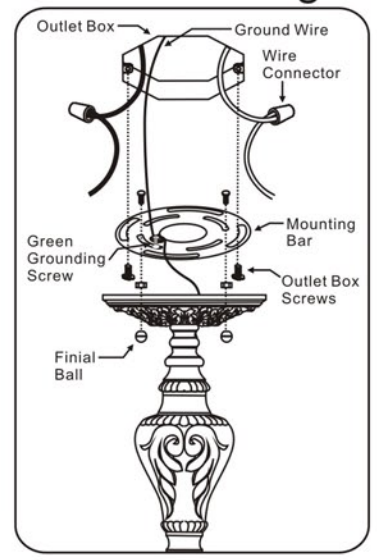

Electrical Danger Turn Power Off

All electrical components must be installed by a licensed electrician in accordance with the National Electric Code and the appropriate local electrical codes.

For Ceiling

For Hanging

You will need 4 - Cand. Bulb
40 Watts Recommended
60 Watts Max
Bulb not included.

ASSEMBLY STEPS:

- 1) C → B
- 2) D → B
- 3) A → B.C

A = (14mm+38mm) x 24sets