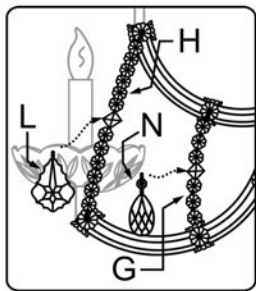

## MODEL#:4409-MWP ASSEMBLY AND DRESSING INSTRUCTIONS

WARNING:

Electrical Danger

Turn Power Off

All electrical components must be installed by a licensed electrician in accordance with the National Electric Code and the appropriate local electrical codes.

(8 Jewels + 50mm Ball) x 1set.

(8 Jewels + 27/50-2") x 5sets.

(4 Jewels + 27/64-2.5") x 4sets.

(8 Jewels Strand+1x16mm-3 Holes Square) x 4sets.

(6 Jewels + 20/75-3") x 4sets.

(10 Jewels Strand+1x16mm-3 Holes Square) x 8sets.

(6 Jewels Strand+1x16mm-3 Holes Square) x 8sets.

(12 Jewels Strand+1x16mm-3 Holes Square) x 4sets.

(14 Jewels Strand+1x16mm-3 Holes Square) x 4sets.

(12 Jewels Strand+1x16mm-3 Holes Square) x 4sets.

(1Jewel 28mm + 27/76-3") x 8sets.