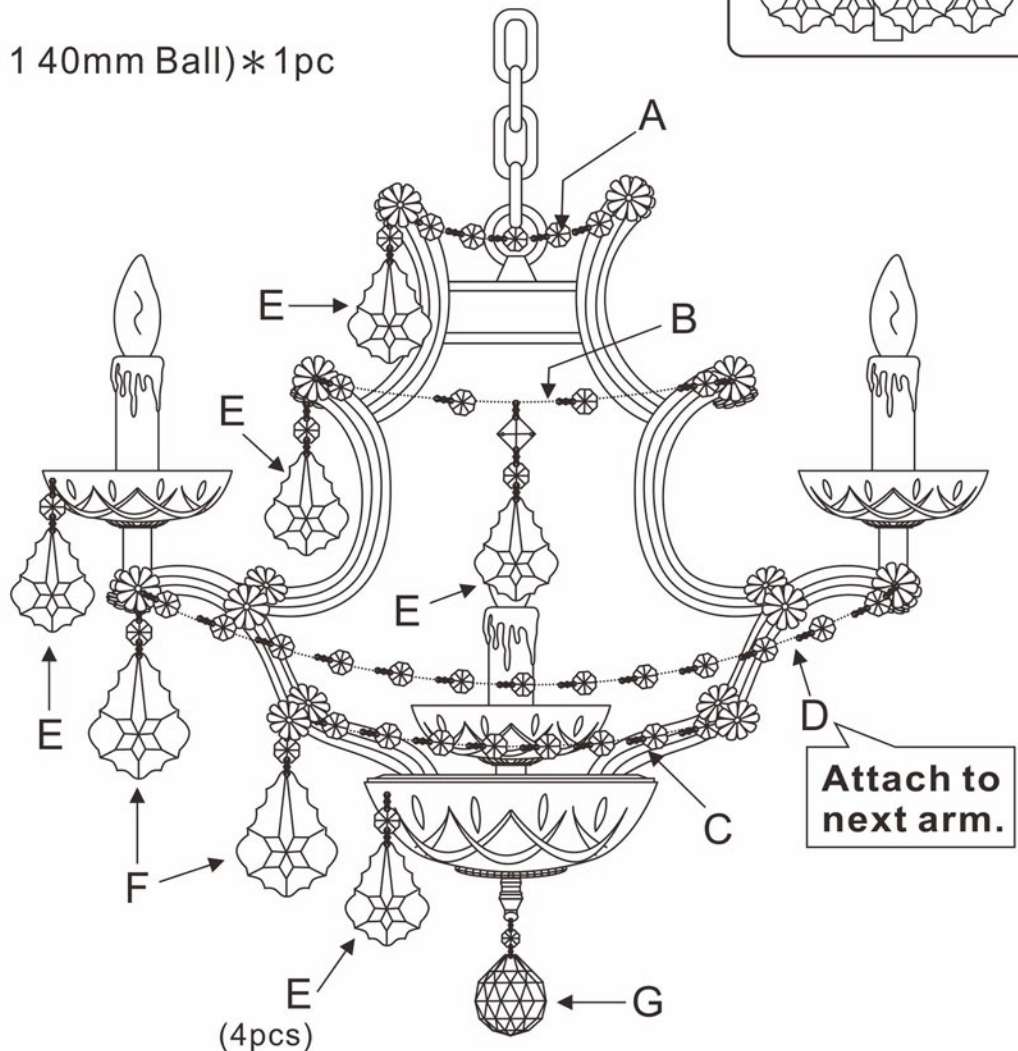

All electrical components must be installed by a licensed electrician in accordance with the National Electric Code and the appropriate local electrical codes.

- A= (5 Jewels Strand) * 5pcs
- B= (4 Jewel Strand + 1 Square 3 Holes) * 5pcs
- C= (8 Jewel Strand) * 5pcs
- D= (13 Jewel Strand) * 5pcs
- E= (A8901-2") * 39pcs
- F= (A8901-2.5") * 10pcs
- G= (1 Jewel + 1 40mm Ball) * 1pc

1 Bobeche with 4 E Trim.

You will need 6 - Cand. Bulb
40 Watts Recommended
60 Watts Max
Bulb not included.