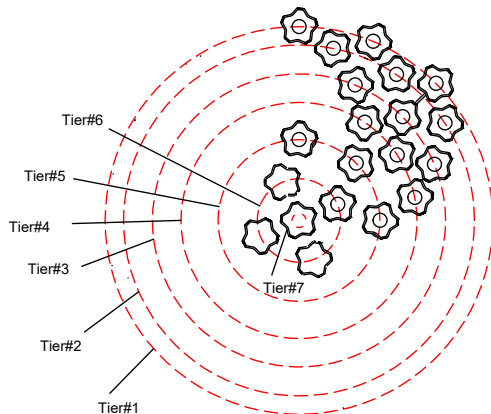

CRYSTORAMA

LIGHTING THE WAY FOR SIXTY YEARS

Crystorama.com

ASSEMBLY INSTRUCTION MODEL ADD-312-AG-CL

Dress the glass from tier #7.