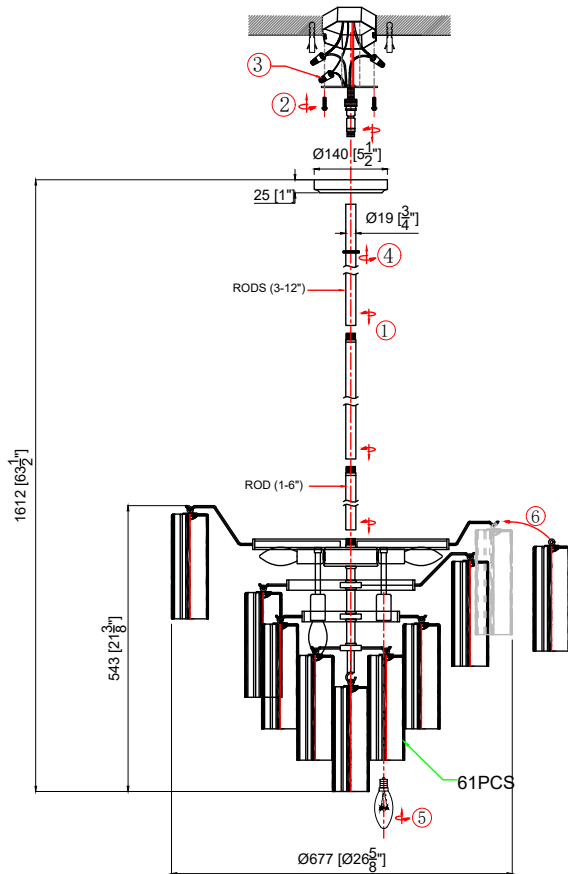

## ASSEMBLY INSTRUCTION MODEL ADD-312-AG-CL

Dress the glass from tier #7.

All electrical components must be installed by a licensed electrician in accordance with the National Electric Code and the appropriate local electrical codes.

You will need 12 Candelabra Base Bulb  
40 Watts Recommended 60 Watts Max.  
USE LED BULBS FOR EXTENDED USE  
( This fixture is dry rated)

### How to Install

1. Decide the preferred hanging height and choose the correct length of rods needed.
2. Feed the wires and safety cable through the rods, screw collar loop and canopy. Screw the rods together. Screw one end of the rod assembly onto the top of frame and the other end onto the swivel on the mounting strap.
3. Place the mounting strap over the outlet box and mark two points on the ceiling with same distance as between the two holes on the mounting strap.
4. Drill the holes at the marked points and insert the plastic anchors into the holes.
5. Raise the fixture up to the ceiling and wrap the safety cable around the mounting strap and secure with the locking device. When the wire connections are made, slip the canopy up along the rods and over the mounting strap. Secure with the screw collar ring.
6. Install the bulb into the socket.
7. Dress the glass as illustrated.

### Part Numbers

- A. (1)-Canopy, D 5 1/2XH1"  
(XBN312AGCAN5.5IN)
- B. (1)-Collar ring
- C. (1)-Swivel
- D. (1)-6" Rod  
(XBN300AGROD6IN)
- E. (3)-12" Rods  
(XBN300AGROD12IN)
- F. (1)-Frame
- G. (61)-Clear glass, D2 3/4xH7 3/4"  
(XBN300AGCLGLA7.75IN)