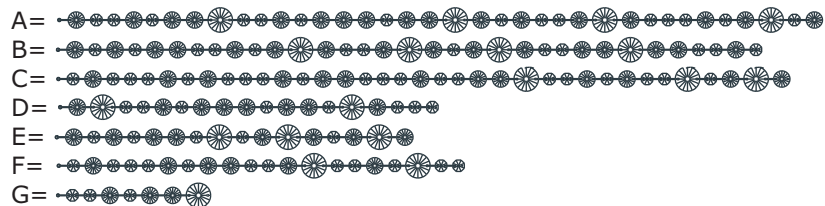

CRYSTORAMA

LIGHTING THE WAY FOR SIXTY YEARS

ASSEMBLY INSTRUCTION MODEL #GAB-B7312-GA

All electrical components must be installed by a licensed electrician in accordance with the National Electric Code and the appropriate local electrical codes.

You will need 12-Candelabra Base Bulb
40 Watts Recommended 60 Watts Max.
USE LED BULBS FOR EXTENDED USE
This fixture is DAMP rated

How to install

1. Do a complete inventory of all parts and components before you start installation.
2. Install the bulb(not included).
3. Dress the fixture with crystal as illustrated.

DETAILED ILLUSTRATION

Crystal Key

- | | |
|---|---|
| A. 3 Sets.
(15)14mm + (17)20mm + (4)30mm | J.6 Sets.
(4)14mm + (2)20mm + (1)30mm |
| B. 3 Sets.
(13)14mm + (16)20mm + (4)30mm | K. 6 Sets.
(4)14mm + (2)20mm |
| C. 3 Sets.
(20)14mm + (13)20mm + (3)30mm | L. 6 Sets.
(2)14mm + (3)20mm + (1)30mm |
| D. 4 Sets.
(8)14mm + (8)20mm + (2)30mm | M. 8 Sets.
(2)14mm + (1)20mm + (1)30mm |
| E. 4 Sets.
(5)14mm + (8)20mm + (3)30mm | N. 8 Sets.
(2)14mm + (2)20mm + (1)30mm |
| F. 4 Sets.
(12)14mm + (6)20mm + (2)30mm | O. 8 Sets.
(2)14mm + (2)20mm |
| G. 6 Sets.
(3)14mm + (3)20mm + (1)30mm | P. 8 Sets.
(1)14mm + (3)20mm + (1)30mm |
| H. 6 Sets.
(4)14mm + (2)20mm + (1)30mm | Q. 8 Sets.
(1)14mm + (2)20mm + (1)30mm |
| I. 6 Sets.
(2)14mm + (5)20mm + (1)30mm | R. 8 Sets.
(4)14mm + (2)20mm |
| | S. 8 Sets.
(2)14mm + (2)20mm + (1)30mm |