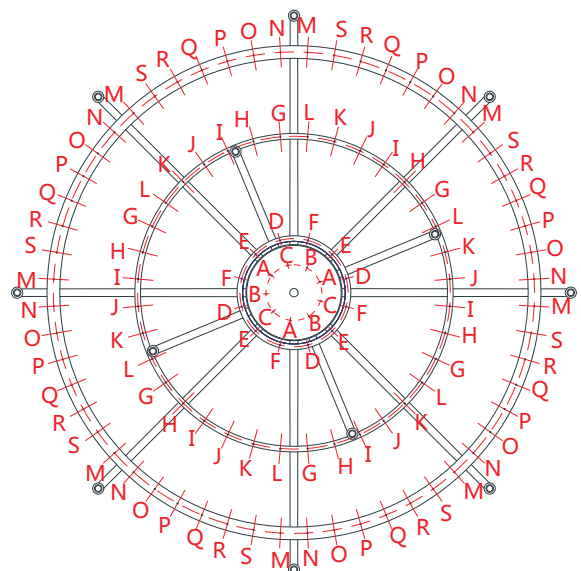

CRYSTORAMA

LIGHTING THE WAY FOR SIXTY YEARS

ASSEMBLY INSTRUCTION MODEL #GAB-B7312-GA

All electrical components must be installed by a licensed electrician in accordance with the National Electric Code and the appropriate local electrical codes.

You will need 12-Candelabra Base Bulb
40 Watts Recommended 60 Watts Max.
USE LED BULBS FOR EXTENDED USE
This fixture is DAMP rated

How to install

1. Do a complete inventory of all parts and components before you start installation.
2. Install the bulb(not included).
3. Dress the fixture with crystal as illustrated.

DETAILED ILLUSTRATION

Crystal Key

- | | |
|---|---|
| A. 3 Sets.
(15)14mm + (17)20mm + (4)30mm | J.6 Sets.
(4)14mm + (2)20mm + (1)30mm |
| B. 3 Sets.
(13)14mm + (16)20mm + (4)30mm | K. 6 Sets.
(4)14mm + (2)20mm |
| C. 3 Sets.
(20)14mm + (13)20mm + (3)30mm | L. 6 Sets.
(2)14mm + (3)20mm + (1)30mm |
| D. 4 Sets.
(8)14mm + (8)20mm + (2)30mm | M. 8 Sets.
(2)14mm + (1)20mm + (1)30mm |
| E. 4 Sets.
(5)14mm + (8)20mm + (3)30mm | N. 8 Sets.
(2)14mm + (2)20mm + (1)30mm |
| F. 4 Sets.
(12)14mm + (6)20mm + (2)30mm | O. 8 Sets.
(2)14mm + (2)20mm |
| G. 6 Sets.
(3)14mm + (3)20mm + (1)30mm | P. 8 Sets.
(1)14mm + (3)20mm + (1)30mm |
| H. 6 Sets.
(4)14mm + (2)20mm + (1)30mm | Q. 8 Sets.
(1)14mm + (2)20mm + (1)30mm |
| I. 6 Sets.
(2)14mm + (5)20mm + (1)30mm | R. 8 Sets.
(4)14mm + (2)20mm |
| | S. 8 Sets.
(2)14mm + (2)20mm + (1)30mm |