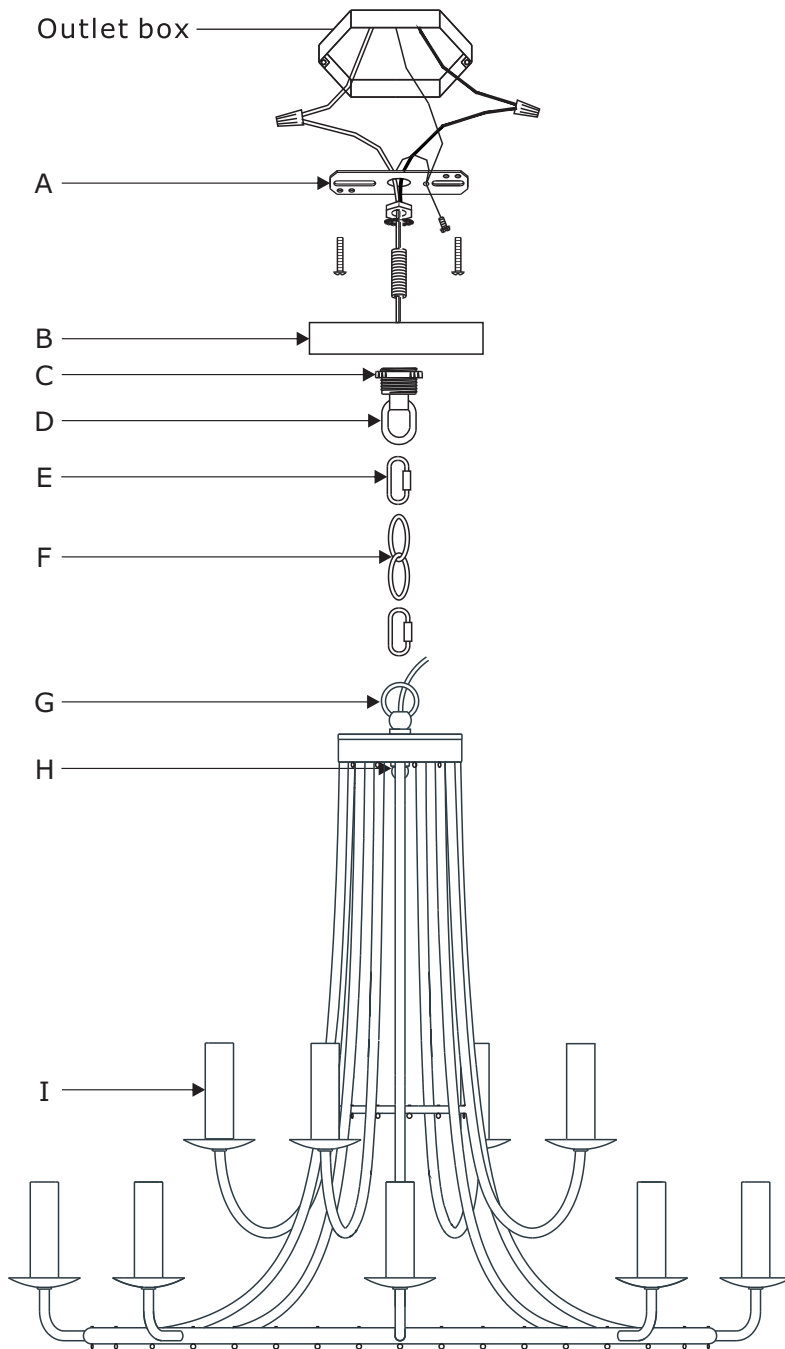

You will need 12-Candelabra Base Bulb
40 Watts Recommended 60 Watts Max.
USE LED BULBS FOR EXTENDED USE
This fixture is DAMP rated

How to install

1. Do a complete inventory of all parts and components before you start installation.
2. Install the bulb(not included).
3. Dress the fixture with crystal as illustrated.

DETAILED ILLUSTRATION

Crystal Key

- | | |
|---|---|
| A. 3 Sets.
(15)14mm + (17)20mm + (4)30mm | J.6 Sets.
(4)14mm + (2)20mm + (1)30mm |
| B. 3 Sets.
(13)14mm + (16)20mm + (4)30mm | K. 6 Sets.
(4)14mm + (2)20mm |
| C. 3 Sets.
(20)14mm + (13)20mm + (3)30mm | L. 6 Sets.
(2)14mm + (3)20mm + (1)30mm |
| D. 4 Sets.
(8)14mm + (8)20mm + (2)30mm | M. 8 Sets.
(2)14mm + (1)20mm + (1)30mm |
| E. 4 Sets.
(5)14mm + (8)20mm + (3)30mm | N. 8 Sets.
(2)14mm + (2)20mm + (1)30mm |
| F. 4 Sets.
(12)14mm + (6)20mm + (2)30mm | O. 8 Sets.
(2)14mm + (2)20mm |
| G. 6 Sets.
(3)14mm + (3)20mm + (1)30mm | P. 8 Sets.
(1)14mm + (3)20mm + (1)30mm |
| H. 6 Sets.
(4)14mm + (2)20mm + (1)30mm | Q. 8 Sets.
(1)14mm + (2)20mm + (1)30mm |
| I. 6 Sets.
(2)14mm + (5)20mm + (1)30mm | R. 8 Sets.
(4)14mm + (2)20mm |
| | S. 8 Sets.
(2)14mm + (2)20mm + (1)30mm |

LIGHTING THE WAY FOR SIXTY YEARS

PART NUMBER MODEL #GAB-B7312-GA

Part Number

- A. (1) - Mounting Hardware
- B. (1) - Canopy(W5.12",H0.79") #XRE7305GACAN5.12IN
- C. (1) - Collar Ring
- D. (1) - Collar Loop
- E. (2) - Quick Link
- F. (1) - Hanging Chain(72",4mm) #XRE7305GACHA4MM
- G. (1) - Fixture Loop
- H. (1) - Ball Nut #XRE7306GABANUT
- I. (6) - Candle Sleeve(W0.87",H3.94") #XRE7312GACDL3.94IN