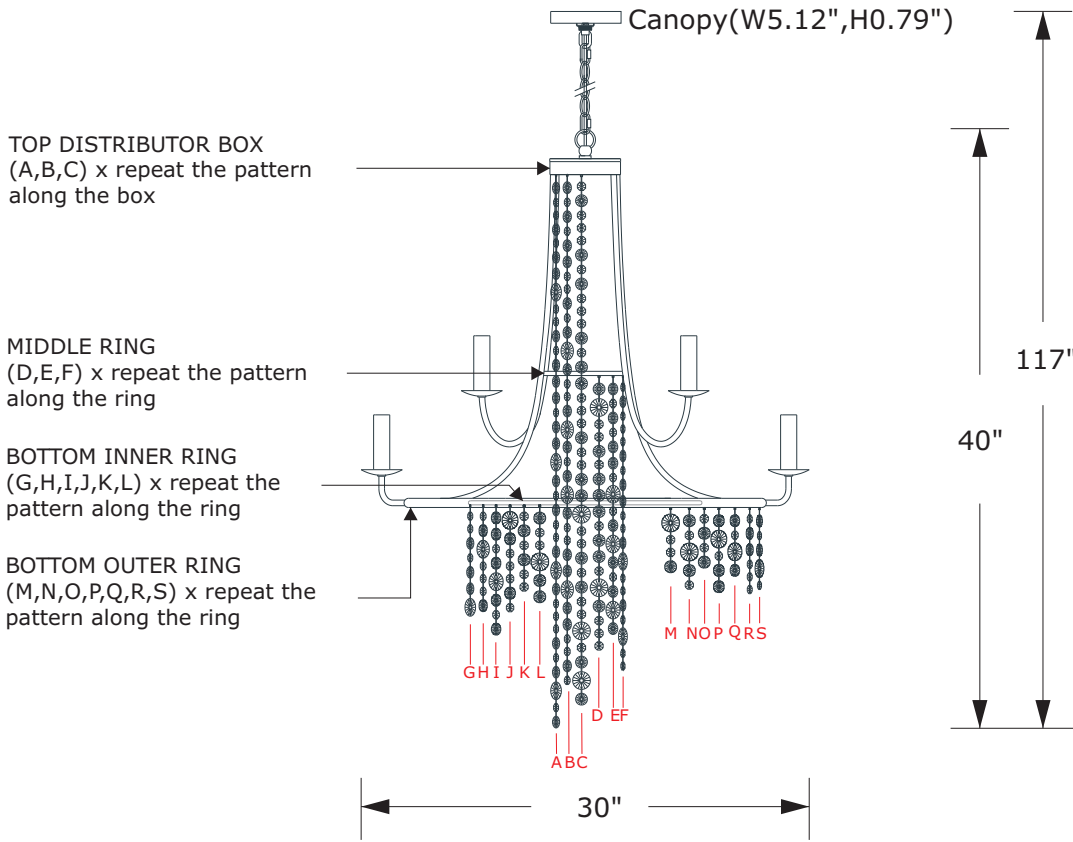

CRYSTORAMA

LIGHTING THE WAY FOR SIXTY YEARS

ASSEMBLY INSTRUCTION MODEL #GAB-B7312-GA

All electrical components must be installed by a licensed electrician in accordance with the National Electric Code and the appropriate local electrical codes.

You will need 12-Candelabra Base Bulb
40 Watts Recommended 60 Watts Max.
USE LED BULBS FOR EXTENDED USE
This fixture is DAMP rated

How to install

1. Do a complete inventory of all parts and components before you start installation.
2. Install the bulb(not included).
3. Dress the fixture with crystal as illustrated.

DETAILED ILLUSTRATION

Crystal Key

- | | |
|---|---|
| A. 3 Sets.
(15)14mm + (17)20mm + (4)30mm | J.6 Sets.
(4)14mm + (2)20mm + (1)30mm |
| B. 3 Sets.
(13)14mm + (16)20mm + (4)30mm | K. 6 Sets.
(4)14mm + (2)20mm |
| C. 3 Sets.
(20)14mm + (13)20mm + (3)30mm | L. 6 Sets.
(2)14mm + (3)20mm + (1)30mm |
| D. 4 Sets.
(8)14mm + (8)20mm + (2)30mm | M. 8 Sets.
(2)14mm + (1)20mm + (1)30mm |
| E. 4 Sets.
(5)14mm + (8)20mm + (3)30mm | N. 8 Sets.
(2)14mm + (2)20mm + (1)30mm |
| F. 4 Sets.
(12)14mm + (6)20mm + (2)30mm | O. 8 Sets.
(2)14mm + (2)20mm |
| G. 6 Sets.
(3)14mm + (3)20mm + (1)30mm | P. 8 Sets.
(1)14mm + (3)20mm + (1)30mm |
| H. 6 Sets.
(4)14mm + (2)20mm + (1)30mm | Q. 8 Sets.
(1)14mm + (2)20mm + (1)30mm |
| I. 6 Sets.
(2)14mm + (5)20mm + (1)30mm | R. 8 Sets.
(4)14mm + (2)20mm |
| | S. 8 Sets.
(2)14mm + (2)20mm + (1)30mm |

LIGHTING THE WAY FOR SIXTY YEARS

PART NUMBER MODEL #GAB-B7312-GA

Part Number

- A. (1) - Mounting Hardware
- B. (1) - Canopy(W5.12",H0.79") #XRE7305GACAN5.12IN
- C. (1) - Collar Ring
- D. (1) - Collar Loop
- E. (2) - Quick Link
- F. (1) - Hanging Chain(72",4mm) #XRE7305GACHA4MM
- G. (1) - Fixture Loop
- H. (1) - Ball Nut #XRE7306GABANUT
- I. (6) - Candle Sleeve(W0.87",H3.94") #XRE7312GACDL3.94IN