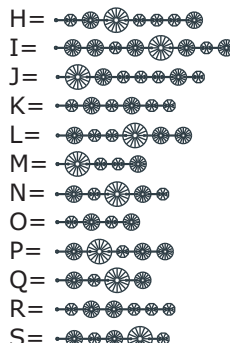

You will need 12-Candelabra Base Bulb
40 Watts Recommended 60 Watts Max.
USE LED BULBS FOR EXTENDED USE
This fixture is DAMP rated

How to install

1. Do a complete inventory of all parts and components before you start installation.
2. Install the bulb(not included).
3. Dress the fixture with crystal as illustrated.

DETAILED ILLUSTRATION

Crystal Key

- | | |
|---|---|
| A. 3 Sets.
(15)14mm + (17)20mm + (4)30mm | J.6 Sets.
(4)14mm + (2)20mm + (1)30mm |
| B. 3 Sets.
(13)14mm + (16)20mm + (4)30mm | K. 6 Sets.
(4)14mm + (2)20mm |
| C. 3 Sets.
(20)14mm + (13)20mm + (3)30mm | L. 6 Sets.
(2)14mm + (3)20mm + (1)30mm |
| D. 4 Sets.
(8)14mm + (8)20mm + (2)30mm | M. 8 Sets.
(2)14mm + (1)20mm + (1)30mm |
| E. 4 Sets.
(5)14mm + (8)20mm + (3)30mm | N. 8 Sets.
(2)14mm + (2)20mm + (1)30mm |
| F. 4 Sets.
(12)14mm + (6)20mm + (2)30mm | O. 8 Sets.
(2)14mm + (2)20mm |
| G. 6 Sets.
(3)14mm + (3)20mm + (1)30mm | P. 8 Sets.
(1)14mm + (3)20mm + (1)30mm |
| H. 6 Sets.
(4)14mm + (2)20mm + (1)30mm | Q. 8 Sets.
(1)14mm + (2)20mm + (1)30mm |
| I. 6 Sets.
(2)14mm + (5)20mm + (1)30mm | R. 8 Sets.
(4)14mm + (2)20mm |
| | S. 8 Sets.
(2)14mm + (2)20mm + (1)30mm |

LIGHTING THE WAY FOR SIXTY YEARS

PART NUMBER MODEL #GAB-B7312-GA

Part Number

- A. (1) - Mounting Hardware
- B. (1) - Canopy(W5.12",H0.79") #XRE7305GACAN5.12IN
- C. (1) - Collar Ring
- D. (1) - Collar Loop
- E. (2) - Quick Link
- F. (1) - Hanging Chain(72",4mm) #XRE7305GACHA4MM
- G. (1) - Fixture Loop
- H. (1) - Ball Nut #XRE7306GABANUT
- I. (6) - Candle Sleeve(W0.87",H3.94") #XRE7312GACDL3.94IN