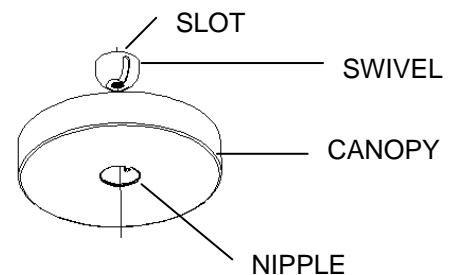

You will need 5 - Med.Bulb  
 40 Watts Recommended  
 60Watts Max  
 Bulb not included

**NOTICE: PLEASE LINE UP THE SWIVEL SLOT WITH THE NIPPLE ON THE CANOPY'S CENTER HOLE!!!**