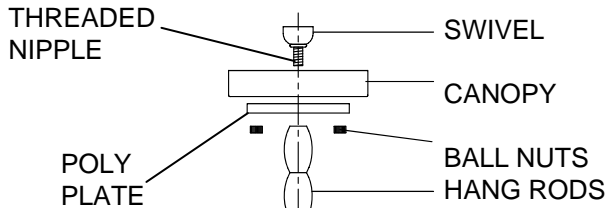

You will need 5 - Med.Bulb  
 40 Watts Recommended  
 60Watts Max  
 Bulb not included

**NOTICE: PLEASE LINE UP THE SWIVEL SLOT WITH THE NIPPLE ON THE CANOPY'S CENTER HOLE!!!**