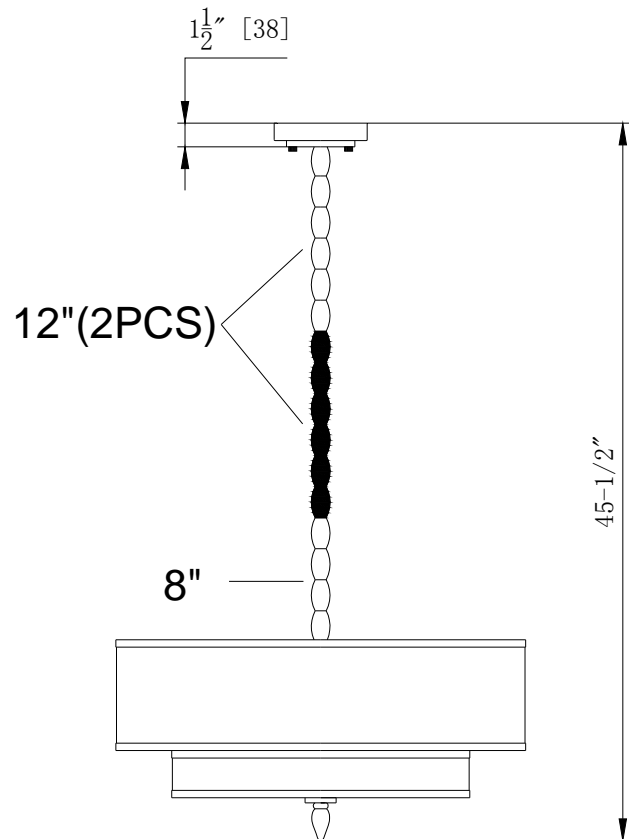

You will need 5 - Med.Bulb  
 40 Watts Recommended  
 60Watts Max  
 Bulb not included

**NOTICE: PLEASE LINE UP THE SWIVEL SLOT WITH THE NIPPLE ON THE CANOPY'S CENTER HOLE!!!**

You will need 5 - Med.Bulb  
40 Watts Recommended  
60Watts Max  
Bulb not included

1-8"+2-12"stems included

smallest height with a 8" stem

tallest height with 1X8"+2X12" stems

2014-12-25