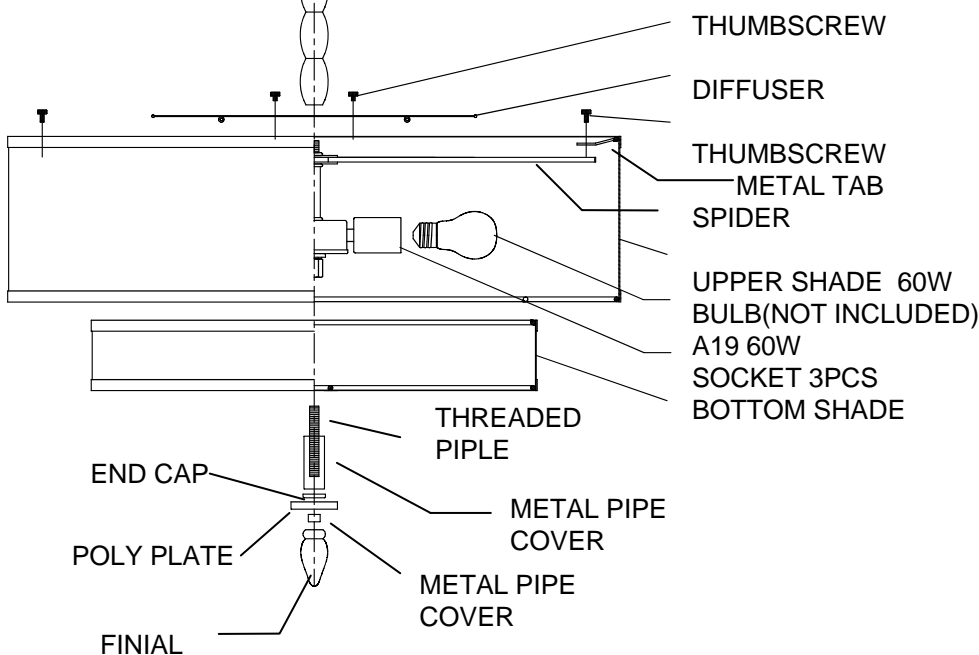

You will need 5 - Med.Bulb  
 40 Watts Recommended  
 60Watts Max  
 Bulb not included

**NOTICE: PLEASE LINE UP THE SWIVEL SLOT WITH THE NIPPLE ON THE CANOPY'S CENTER HOLE!!!**