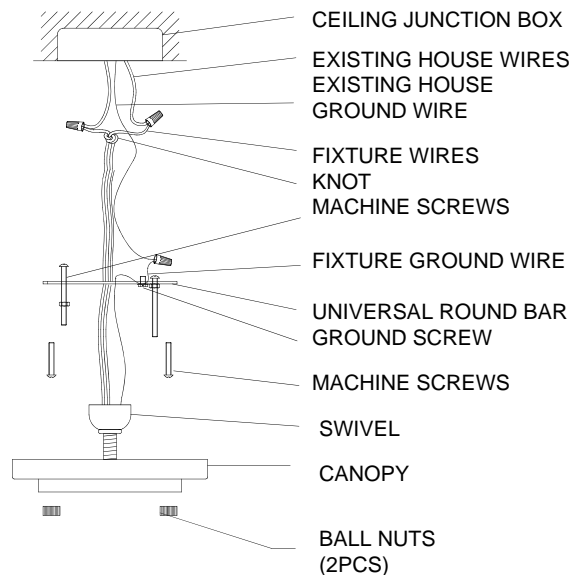

## MODEL#:9507-AB ASSEMBLY AND DRESSING INSTRUCTIONS

All electrical components must be installed by a licensed electrician in accordance with the National Electric Code and the appropriate local electrical codes.

You will need 5 - Med.Bulb  
 40 Watts Recommended  
 60Watts Max  
 Bulb not included

**NOTICE: PLEASE LINE UP THE SWIVEL SLOT WITH THE NIPPLE ON THE CANOPY'S CENTER HOLE!!!**

You will need 5 - Med.Bulb  
40 Watts Recommended  
60Watts Max  
Bulb not included

1-8"+2-12"stems included

smallest height with a 8" stem

tallest height with 1X8"+2X12" stems

2014-12-25