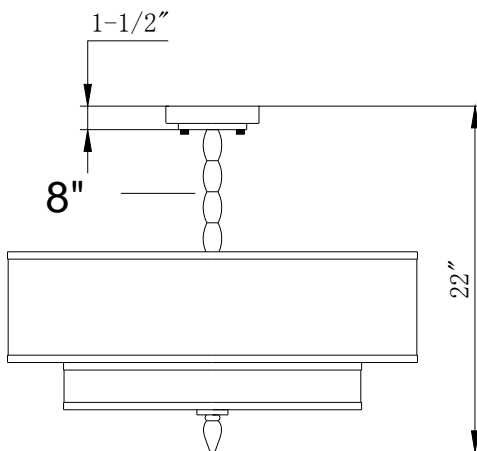

## MODEL#:9507-AB ASSEMBLY AND DRESSING INSTRUCTIONS

All electrical components must be installed by a licensed electrician in accordance with the National Electric Code and the appropriate local electrical codes.

You will need 5 - Med.Bulb  
40 Watts Recommended  
60Watts Max  
Bulb not included

1-8"+2-12"stems included

smallest height with a 8" stem

tallest height with 1X8"+2X12" stems

2014-12-25