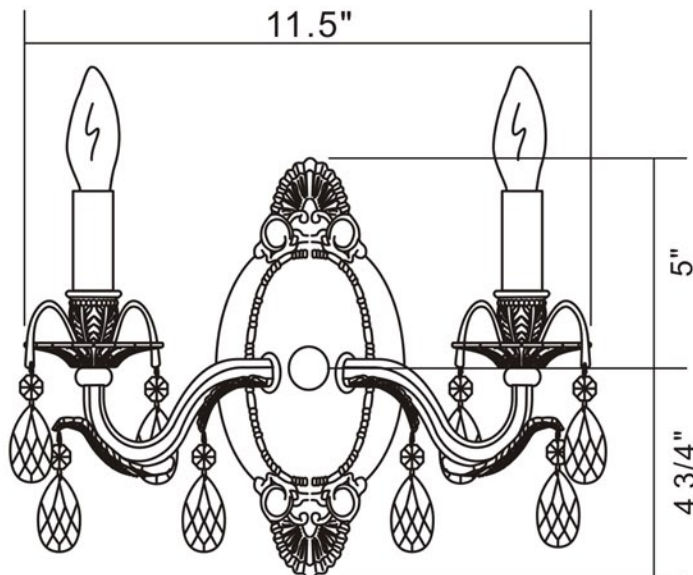

## MODEL#:5562-MWP ASSEMBLY AND DRESSING INSTRUCTIONS

**WARNING:**

Electrical Danger Turn Power Off

All electrical components must be installed by a licensed electrician in accordance with the National Electric Code and the appropriate local electrical codes.

You will need 2 - Cand. Bulb  
 40 Watts Recommended  
 60 Watts Max  
 Bulb not included.

A = (14mm+50mm) \* 8sets

Front View

Side View