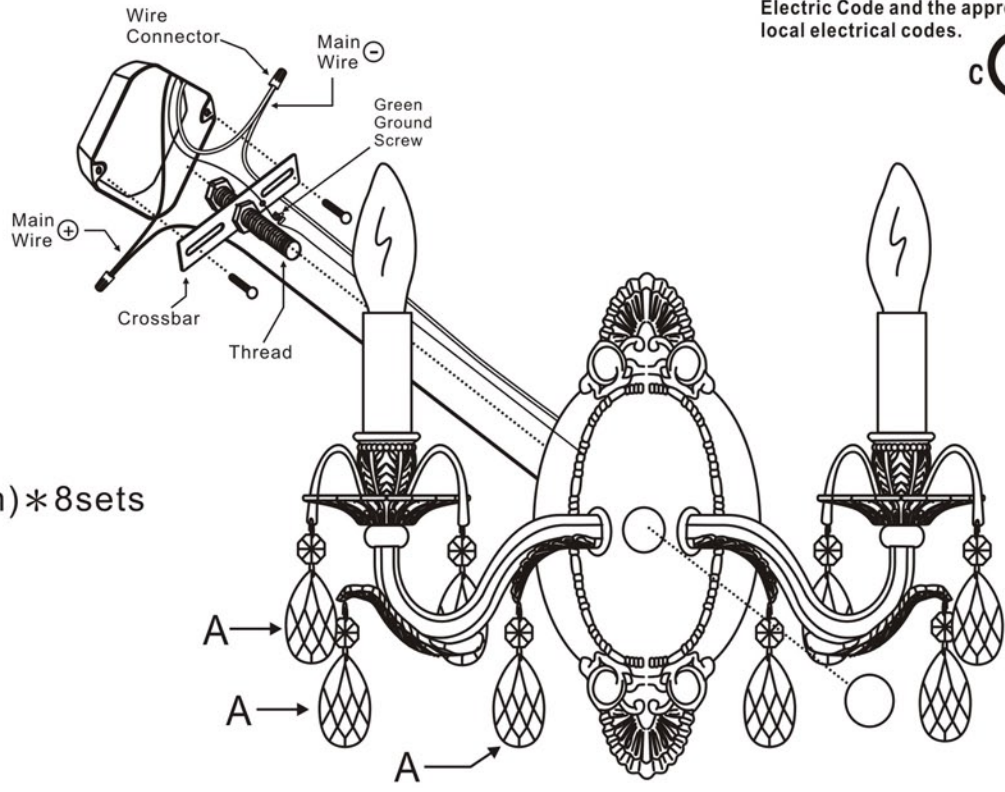

## MODEL#:5562-MWP ASSEMBLY AND DRESSING INSTRUCTIONS

**WARNING:**

Electrical Danger Turn Power Off

All electrical components must be installed by a licensed electrician in accordance with the National Electric Code and the appropriate local electrical codes.

You will need 2 - Cand. Bulb  
 40 Watts Recommended  
 60 Watts Max  
 Bulb not included.

A = (14mm+50mm) \* 8sets

Front View

Side View