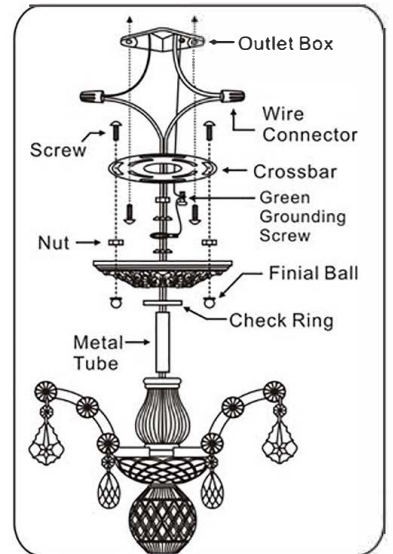

For Ceiling

You will need 6 - Cand. Bulb
40 Watts Recommended
60 Watts Max
Bulb not included.