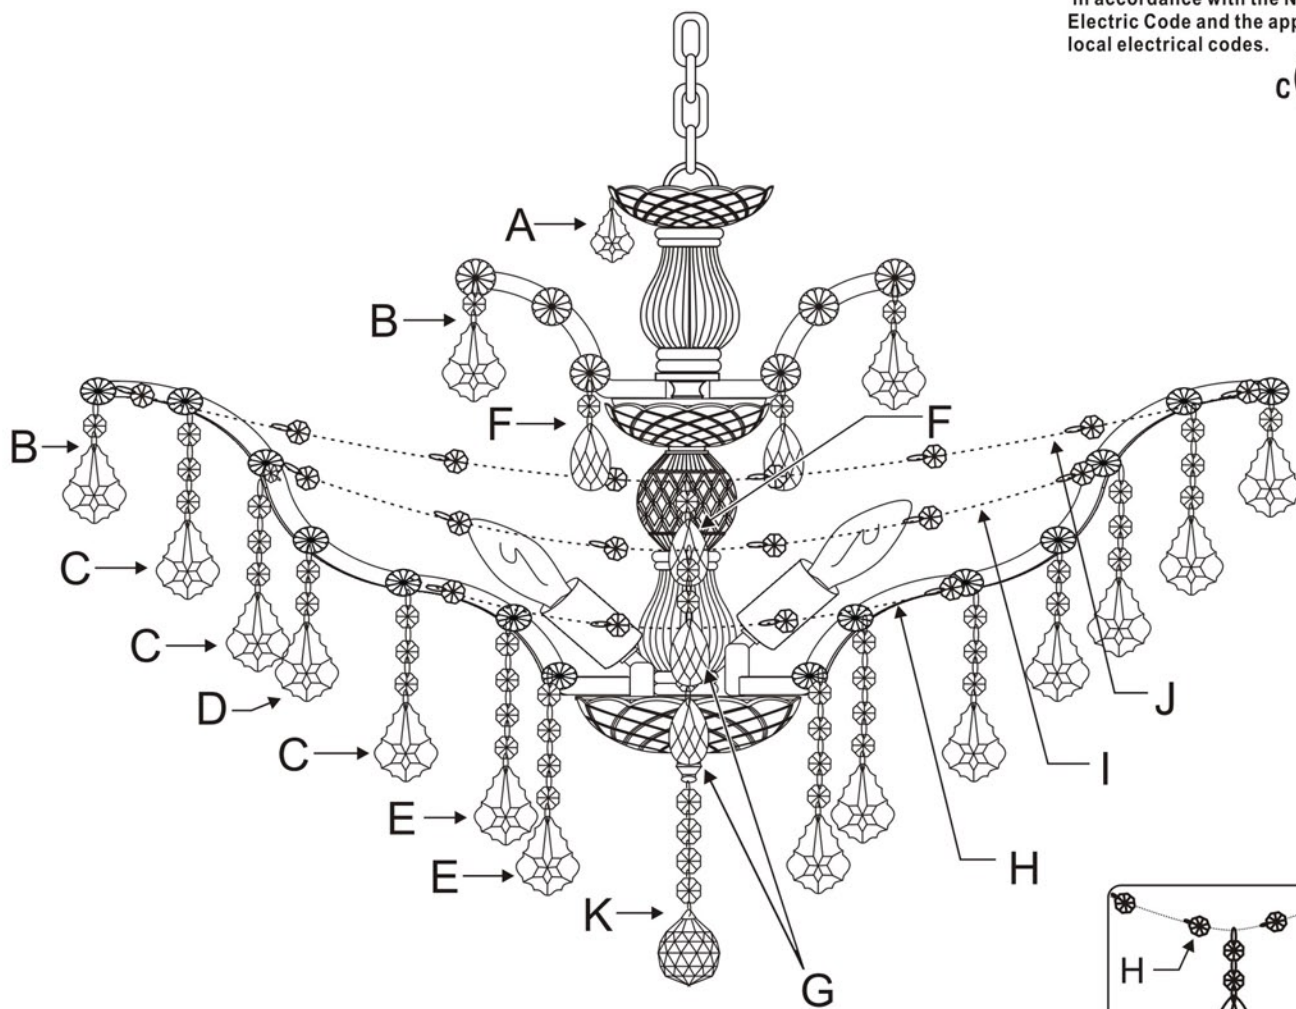

## MODEL#:4439-CH-CL-MWP ASSEMBLY AND DRESSING INSTRUCTIONS

All electrical components must be installed by a licensed electrician in accordance with the National Electric Code and the appropriate local electrical codes.

50mm\*4sets

(14mm+63mm)\*18sets

(14mm\*3+63mm)\*36sets

(14mm\*2+63mm)\*12sets

(14mm\*4+63mm)\*24sets

(14mm+50mm)\*18sets

(14mm\*2+50mm)\*24sets

(14mm\*4)\*12sets

(14mm\*6)\*12sets

(14mm\*8)\*12sets

(14mm\*4+40mm)\*1pc