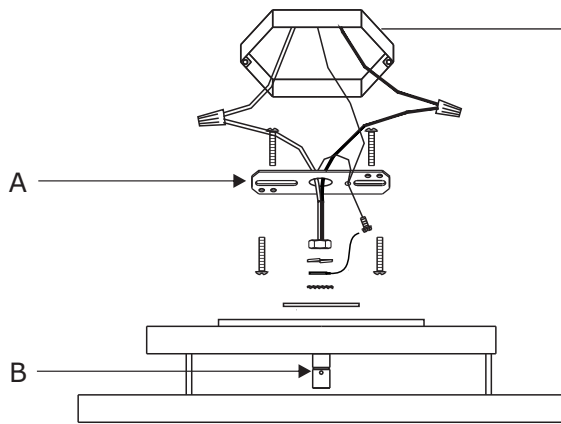

CRYSTORAMA

LIGHTING THE WAY FOR SIXTY YEARS

PART NUMBER MODEL #POP-A5073-FB

Outlet box **Part Number**

- A. (1) - Mounting Hardware
- B. (1) - Swivel
- C. (1) - Center Stem
- D. (3) - Candle Sleeve(W0.87", H1.97") #XRE5073FBCDL1.97IN