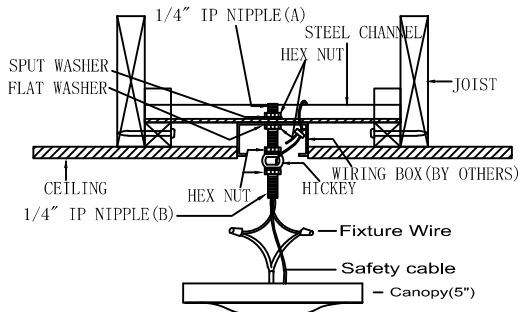

TURN OFF THE POWER AT THE MAIN FUSE OR CIRCUIT BREAKER BOX BEFORE STARTING INSTALLATION

You will need 12-Cand.BULBS
 60 watts Max
 Bulbs not included
 USE LED BULBS FOR EXTENDED USE

Parts package:

Top view of bottom ring: