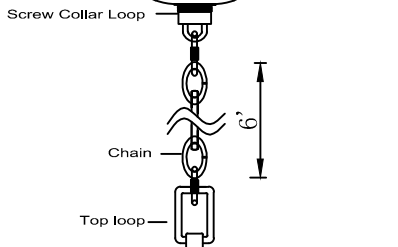

TURN OFF THE POWER AT THE MAIN FUSE OR CIRCUIT BREAKER BOX BEFORE STARTING INSTALLATION

You will need 12-Cand.BULBS
 60 watts Max
 Bulbs not included
 USE LED BULBS FOR EXTENDED USE

Parts package:

Top view of bottom ring: