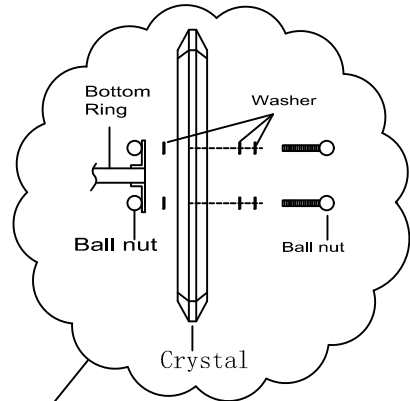

TURN OFF THE POWER AT THE MAIN FUSE OR CIRCUIT BREAKER BOX BEFORE STARTING INSTALLATION

You will need 12-Cand.BULBS
 60 watts Max
 Bulbs not included
 USE LED BULBS FOR EXTENDED USE

Parts package:

Top view of bottom ring: