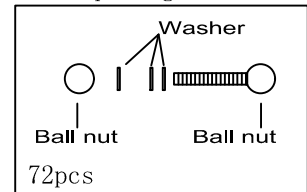

TURN OFF THE POWER AT THE MAIN FUSE OR CIRCUIT BREAKER BOX BEFORE STARTING INSTALLATION

You will need 12-Cand.BULBS
 60 watts Max
 Bulbs not included
 USE LED BULBS FOR EXTENDED USE

Parts package:

Top view of bottom ring: