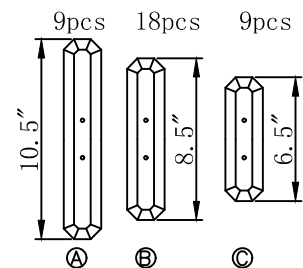

TURN OFF THE POWER AT THE MAIN FUSE OR CIRCUIT BREAKER BOX BEFORE STARTING INSTALLATION

You will need 12-Cand.BULBS
 60 watts Max
 Bulbs not included
 USE LED BULBS FOR EXTENDED USE

Parts package:

Top view of bottom ring: