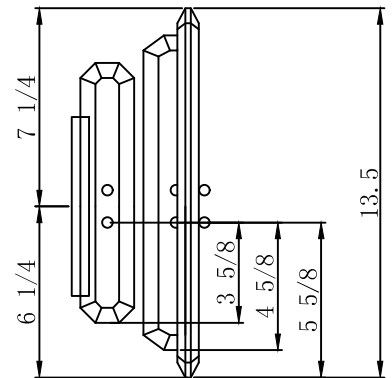

CRYSTORAMA

95 Cantiague Rock Road, Westbury NY 11590
 ph:516.931.9090 fax:516.931.1254
 info@crystorama.com www.crystorama.com

MODEL#: BOL882AG ASSEMBLY AND DRESSING INSTRUCTIONS

IMPORTANT

TURN OFF THE POWER AT THE MAIN FUSE OR CIRCUIT BREAKER BOX BEFORE STARTING INSTALLATION

Crystal top view: