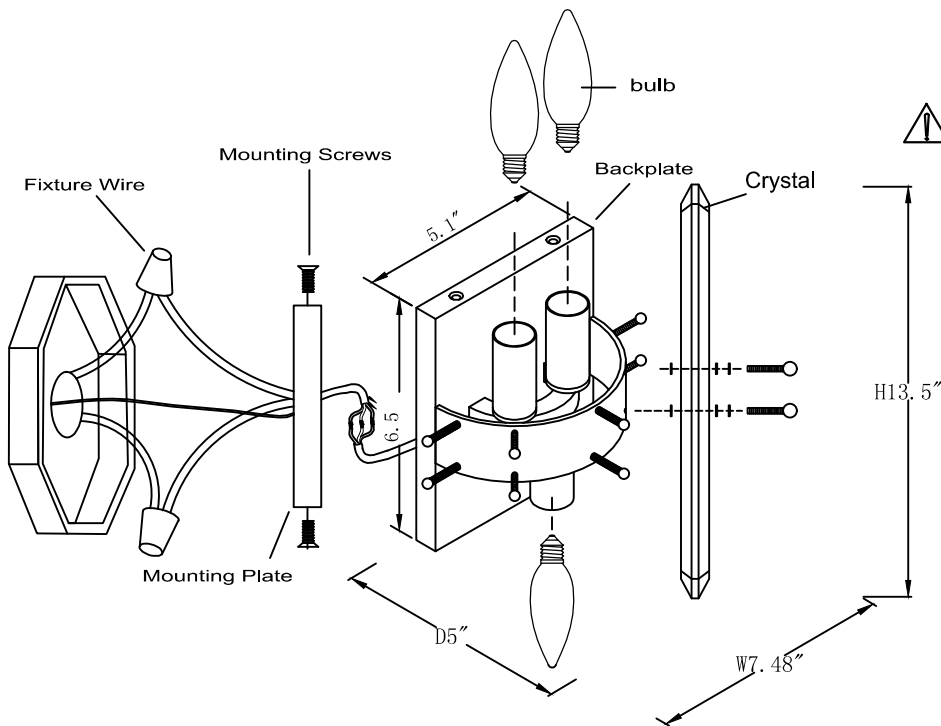

CRYSTORAMA

95 Cantiague Rock Road, Westbury NY 11590
 ph:516.931.9090 fax:516.931.1254
 info@crystorama.com www.crystorama.com

MODEL#: BOL882AG ASSEMBLY AND DRESSING INSTRUCTIONS

IMPORTANT

TURN OFF THE POWER AT THE MAIN FUSE OR CIRCUIT BREAKER BOX BEFORE STARTING INSTALLATION

Crystal top view: