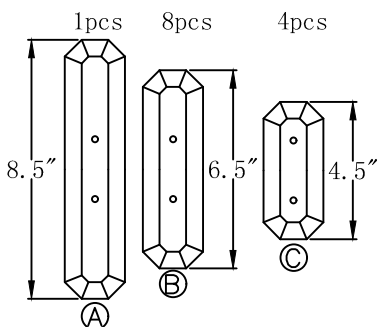

CRYSTORAMA

95 Cantiague Rock Road, Westbury NY 11590
ph:516.931.9090 fax:516.931.1254
info@crystorama.com www.crystorama.com

MODEL#: BOL8883AG ASSEMBLY AND DRESSING INSTRUCTIONS

WARNING

Electrical Danger Turn Power Off

IMPORTANT
TURN OFF THE POWER AT THE MAIN FUSE OR CIRCUIT BREAKER BOX BEFORE STARTING INSTALLATION

WARNING: This product can expose you to Lead, which is known to the State of California to cause cancer and/or birth defects or reproductive harm. For more information go to www.P65Warnings.ca.gov

You will need 3-Cand.BULBS
60 watts Max
Bulbs not included
USE LED BULBS FOR EXTENDED USE

top view :

Parts package: