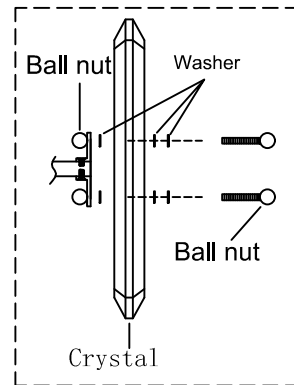

CRYSTORAMA

95 Cantiague Rock Road, Westbury NY 11590
ph:516.931.9090 fax:516.931.1254
info@crystorama.com www.crystorama.com

MODEL#: BOL8883AG ASSEMBLY AND DRESSING INSTRUCTIONS

WARNING

Electrical Danger Turn Power Off

IMPORTANT
TURN OFF THE POWER AT THE MAIN FUSE OR CIRCUIT BREAKER BOX BEFORE STARTING INSTALLATION

WARNING: This product can expose you to Lead, which is known to the State of California to cause cancer and/or birth defects or reproductive harm. For more information go to www.P65Warnings.ca.gov

You will need 3-Cand.BULBS
60 watts Max
Bulbs not included
USE LED BULBS FOR EXTENDED USE