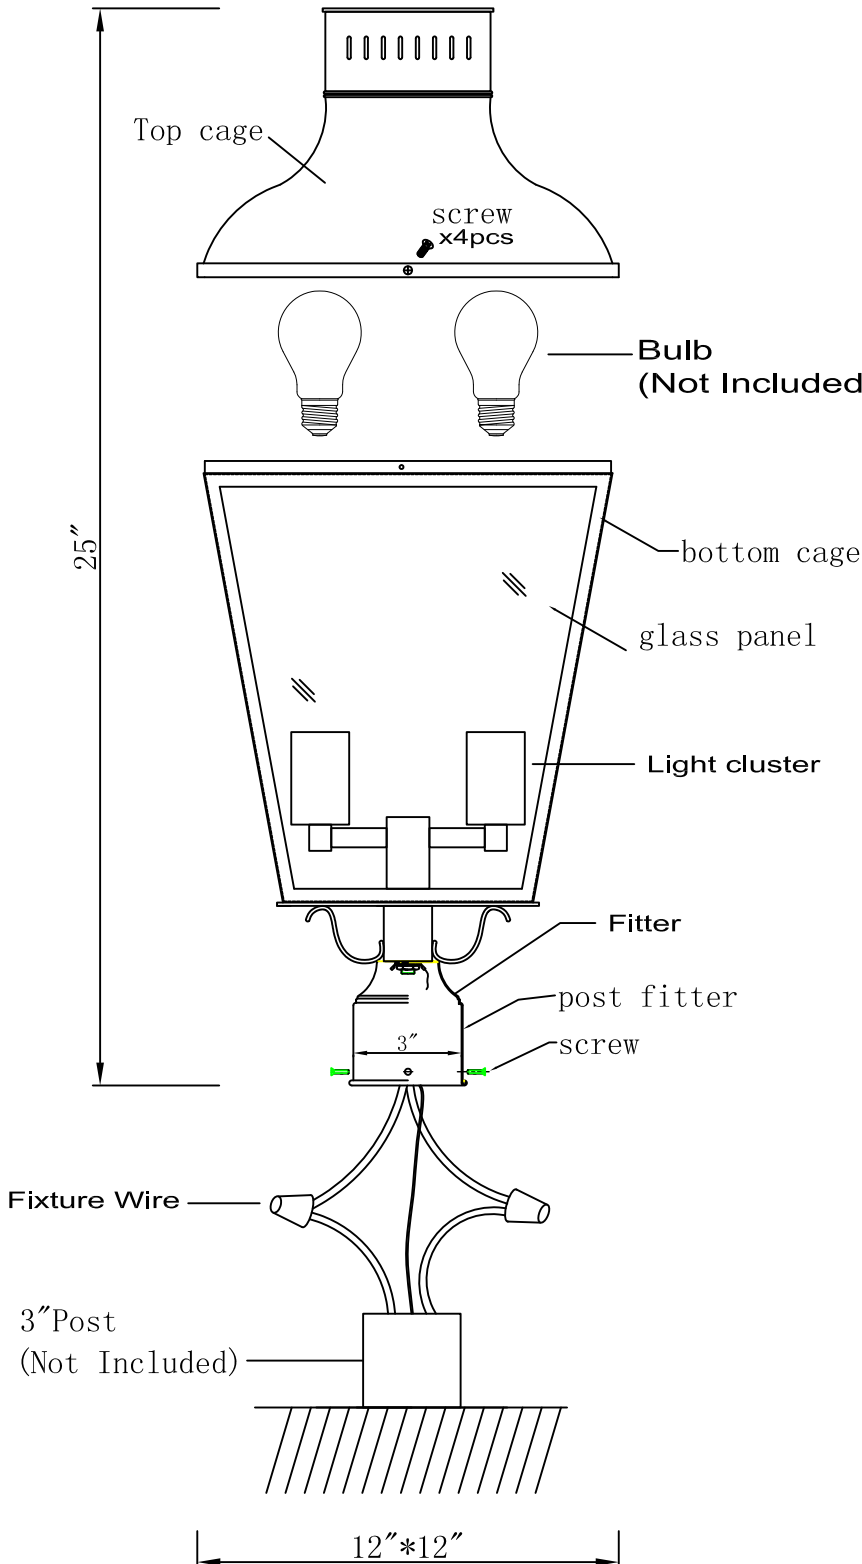

CRYSTORAMA

95 Cantiague Rock Road, Westbury NY 11590 | P:800.888.4470 | F:516.931.1254 | info@crystorama.com | CRYSTORAMA.com

MODEL#: DUM9808GE ASSEMBLY AND DRESSING INSTRUCTIONS

IMPORTANT

TURN OFF THE POWER AT THE MAIN FUSE OR CIRCUIT BREAKER BOX BEFORE STARTING INSTALLATION

Glass Size:

DUM9808GE Assembly of glass:

the cage should be taken off by removing the bottom four screws for easy replacement of glass panel If any breakage:

Glass Size:

272 [10 3/4]