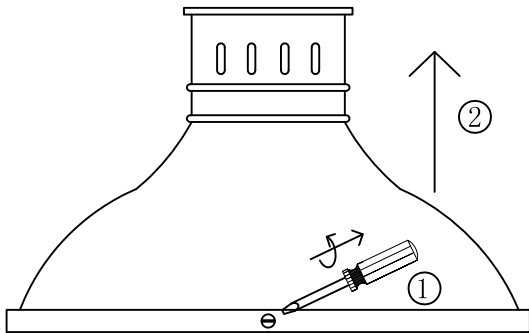

WARNING: This product can expose you to Lead, which is known to the State of California to cause cancer and/or birth defects or reproductive harm. For more information go to www.P65Warnings.ca.gov

You will need 3-med.BULBS
60 watts Max
Bulbs not included
USE LED BULBS FOR EXTENDED USE

Glass Size:

DUM9808GE Assembly of glass:

the cage should be taken off by removing the bottom four screws for easy replacement of glass panel If any breakage:

Glass Size:

272 [10 3/4]