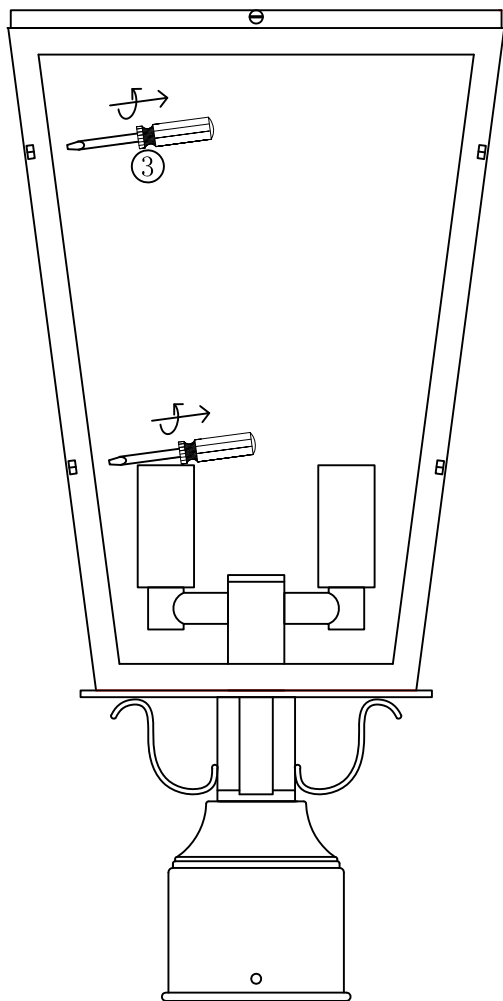

Glass Size:

DUM9808GE Assembly of glass:

the cage should be taken off by removing the bottom four screws for easy replacement of glass panel If any breakage:

Glass Size:

272 [10 3/4]