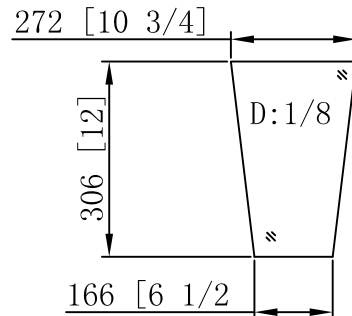

Glass Size:

DUM9808GE Assembly of glass:

the cage should be taken off by removing the bottom four screws for easy replacement of glass panel If any breakage:

Glass Size:

272 [10 3/4]