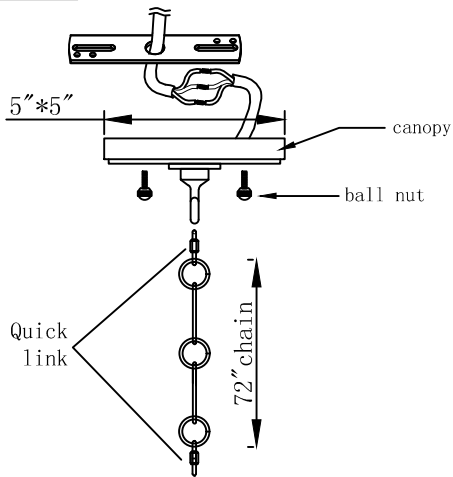

CRYSTORAMA

95 Cantiague Rock Road, Westbury NY 11590
ph: 516.931.9090 fax: 516.931.1254
info@crystorama.com www.crystorama.com

MODEL#: 8105PN
ASSEMBLY AND DRESSING INSTRUCTIONS

For hanging:

WARNING

Electrical Danger Turn Power Off

IMPORTANT

TURN OFF THE POWER AT THE MAIN FUSE OR CIRCUIT BREAKER BOX BEFORE STARTING INSTALLATION

WARNING: This product can expose you to Lead, which is known to the State of California to cause cancer and/or birth defects or reproductive harm. For more information go to www.P65Warnings.ca.gov

You will need 4-Cand.BULBS
60 watts Max
Bulbs not included
USE LED BULBS FOR EXTENDED USE