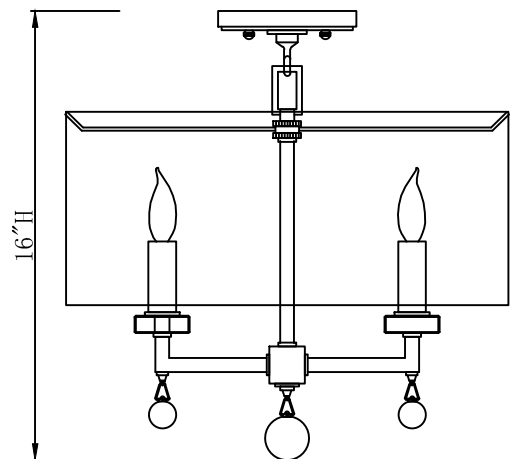

IMPORTANT

TURN OFF THE POWER AT THE MAIN FUSE OR CIRCUIT BREAKER BOX BEFORE STARTING INSTALLATION

WARNING: This product can expose you to Lead, which is known to the State of California to cause cancer and/or birth defects or reproductive harm. For more information go to www.P65Warnings.ca.gov

You will need 4-Cand.BULBS
 60 watts Max
 Bulbs not included
 USE LED BULBS FOR EXTENDED USE

For ceiling:

How to install shade.

1. Insert the shade spoke in between top and bottom knurled nut.
2. secure the shade by twisting the top knurled nut.