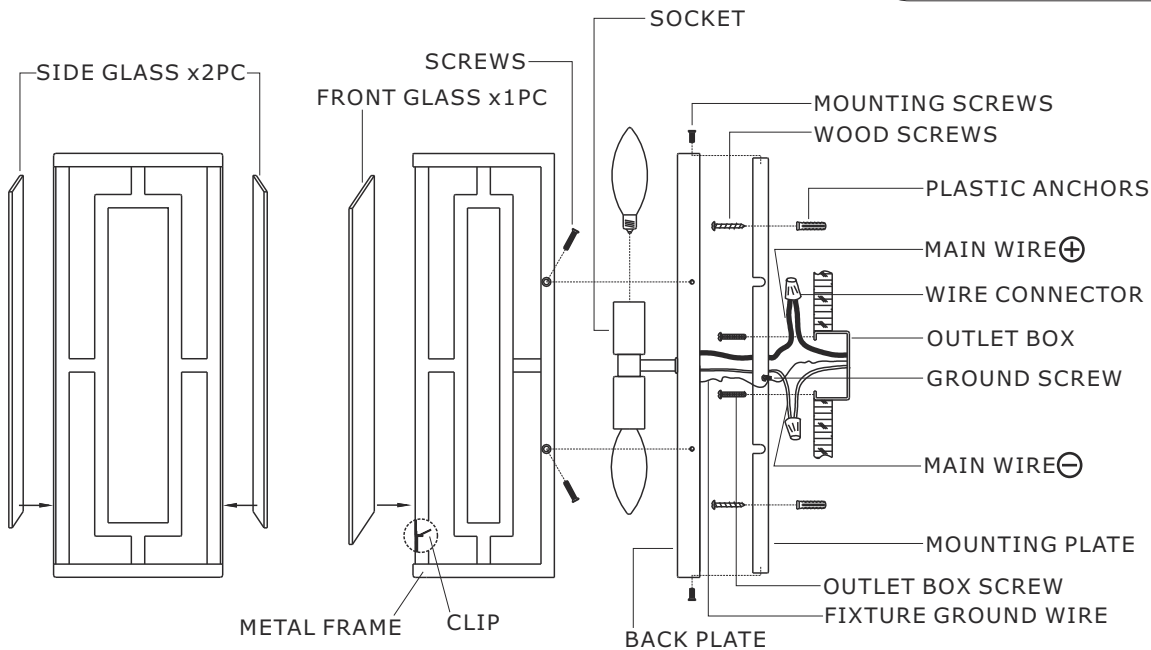

WARNING: This product can expose you to Lead which is known to the state of California to cause cancer and/or birth defects or reproductive harm. For more information go to www.P65Warnings.ca.gov

All electrical components must be installed by a licensed electrician in accordance with the National Electric Code and the appropriate local electrical codes.

You will need 2 Candelabra bulbs 60 Watts recommended, Use LED bulbs for Extended use. Bulb not included