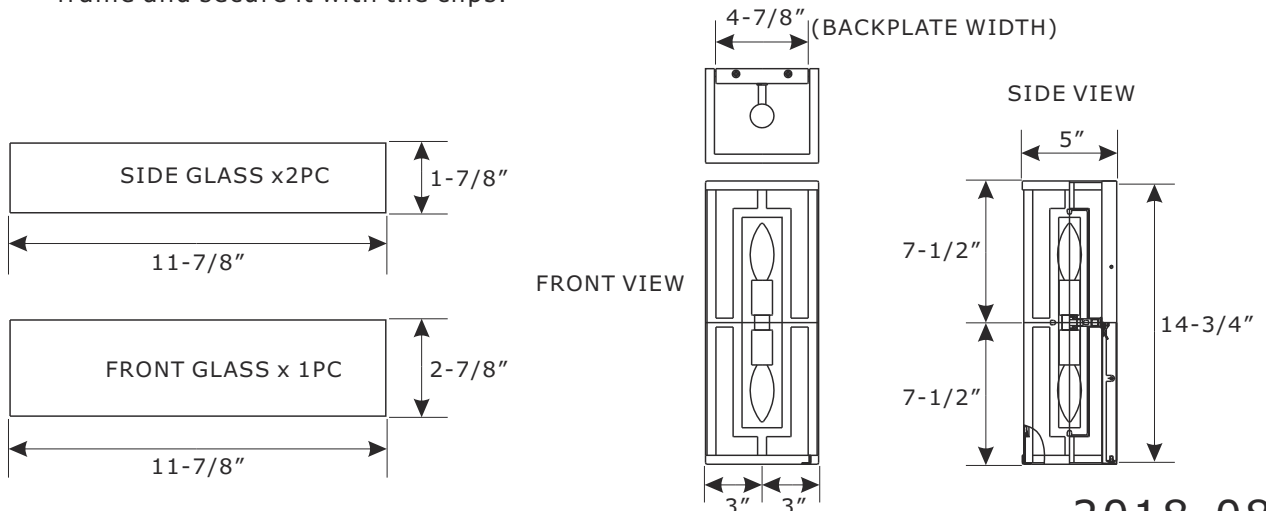

Place the glass inside the metal frame and secure it with the clips.