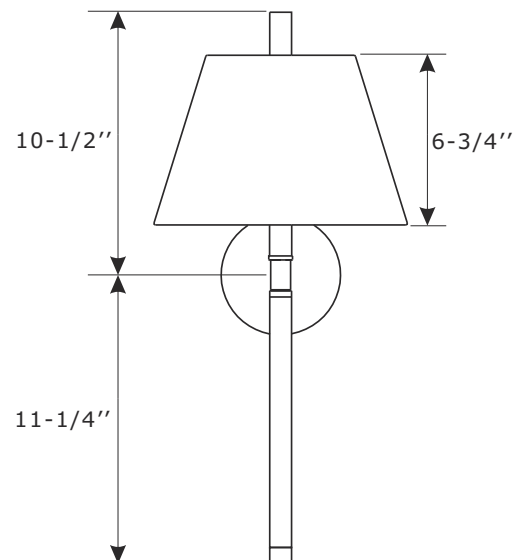

CRYSTORAMA

1958

95 Cantiague Rock Road, Westbury, NY 11590 • toll free: 1.800.888.4470 fax: 516.931.1254 • info@crystorama.com • www.crystorama.com

MODEL#: REN-261-AG ASSEMBLY AND DRESSING INSTRUCTIONS

WARNING: This product can expose you to Lead which is known to the state of California to cause cancer and/or birth defects or reproductive harm. For more information go to www.P65Warnings.ca.gov

All electrical components must be installed by a licensed electrician in accordance with the National Electric Code and the appropriate local electrical codes.

You will need 1 Candelabra bulbs 60 Watts recommended, Use LED bulbs for Extended use. Bulb not included

FRONT VIEW

2018-08