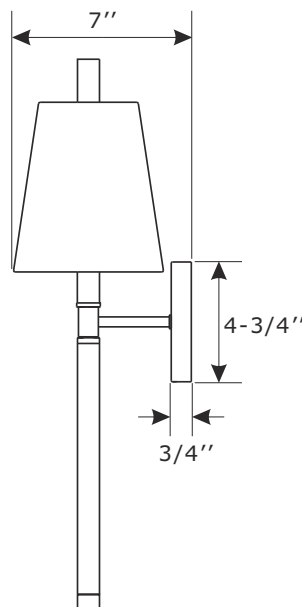

CRYSTORAMA

1958

95 Cantiague Rock Road, Westbury, NY 11590 • toll free: 1.800.888.4470 fax: 516.931.1254 • info@crystorama.com • www.crystorama.com

MODEL#: REN-261-AG ASSEMBLY AND DRESSING INSTRUCTIONS

WARNING: This product can expose you to Lead which is known to the state of California to cause cancer and/or birth defects or reproductive harm. For more information go to www.P65Warnings.ca.gov

All electrical components must be installed by a licensed electrician in accordance with the National Electric Code and the appropriate local electrical codes.

You will need 1 Candelabra bulbs 60 Watts recommended, Use LED bulbs for Extended use. Bulb not included

SIDE VIEW

2018-08