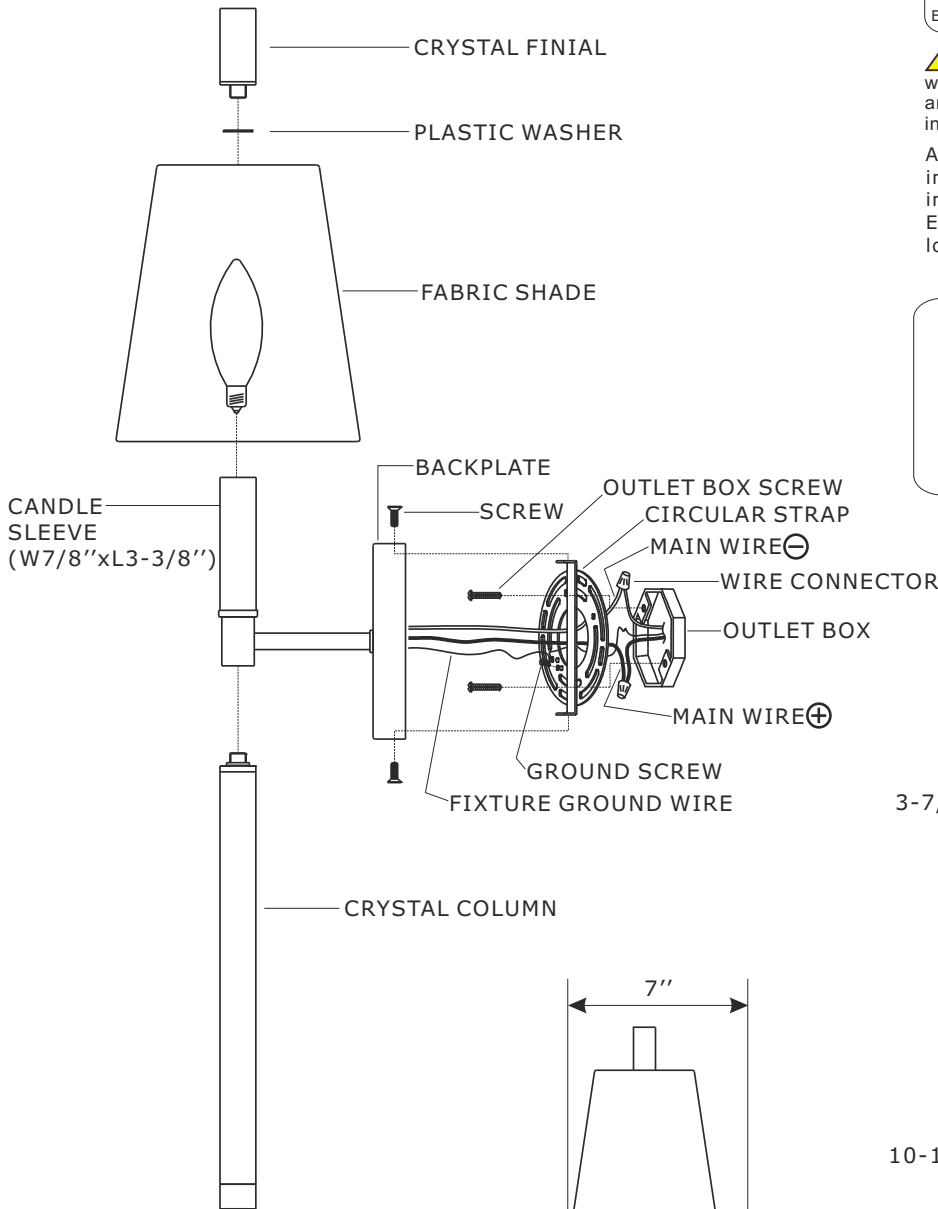

CRYSTORAMA

1958

95 Cantiague Rock Road, Westbury, NY 11590 • toll free: 1.800.888.4470 fax: 516.931.1254 • info@crystorama.com • www.crystorama.com

MODEL#: REN-261-AG ASSEMBLY AND DRESSING INSTRUCTIONS

WARNING: This product can expose you to Lead which is known to the state of California to cause cancer and/or birth defects or reproductive harm. For more information go to www.P65Warnings.ca.gov

All electrical components must be installed by a licensed electrician in accordance with the National Electric Code and the appropriate local electrical codes.

You will need 1 Candelabra bulbs 60 Watts recommended, Use LED bulbs for Extended use. Bulb not included