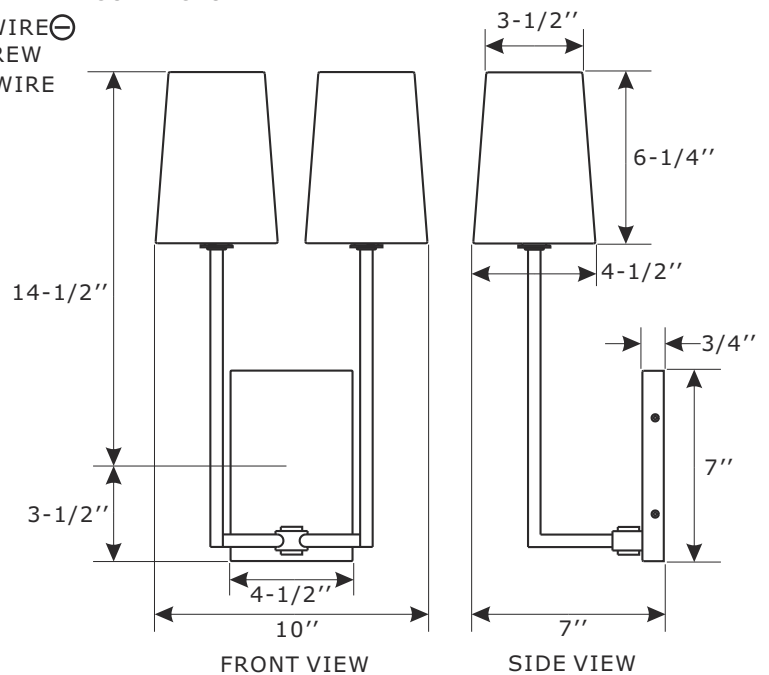

CRYSTORAMA

1958

95 Cantiague Rock Road, Westbury, NY 11590 • toll free: 1.800.888.4470 fax: 516.931.1254 • info@crystorama.com • www.crystorama.com

MODEL #: LEN-252-BF ASSEMBLY AND DRESSING INSTRUCTIONS

⚠ WARNING: This product can expose you to Lead which is known to the state of California to cause cancer and/or birth defects or reproductive harm. For more information go to www.P65Warnings.ca.gov

All electrical components must be installed by a licensed electrician in accordance with the National Electric Code and the appropriate local electrical codes.

You will need 2 Candelabra bulbs 60 Watts recommended, Use LED bulbs for Extended use. Bulb not included

2018-08