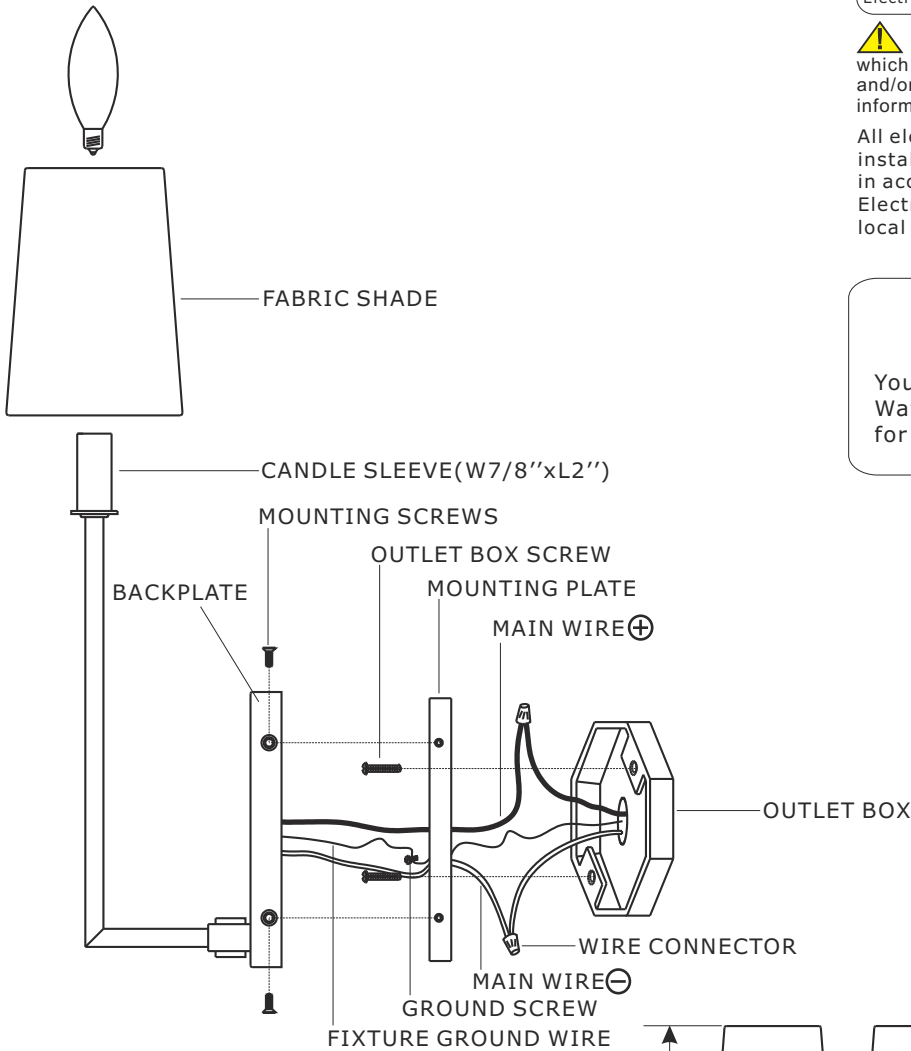

CRYSTORAMA

1958

95 Cantiague Rock Road, Westbury, NY 11590 • toll free: 1.800.888.4470 fax: 516.931.1254 • info@crystorama.com • www.crystorama.com

MODEL #: LEN-252-BF ASSEMBLY AND DRESSING INSTRUCTIONS

⚠ WARNING: This product can expose you to Lead which is known to the state of California to cause cancer and/or birth defects or reproductive harm. For more information go to www.P65Warnings.ca.gov

All electrical components must be installed by a licensed electrician in accordance with the National Electric Code and the appropriate local electrical codes.

You will need 2 Candelabra bulbs 60 Watts recommended, Use LED bulbs for Extended use. Bulb not included