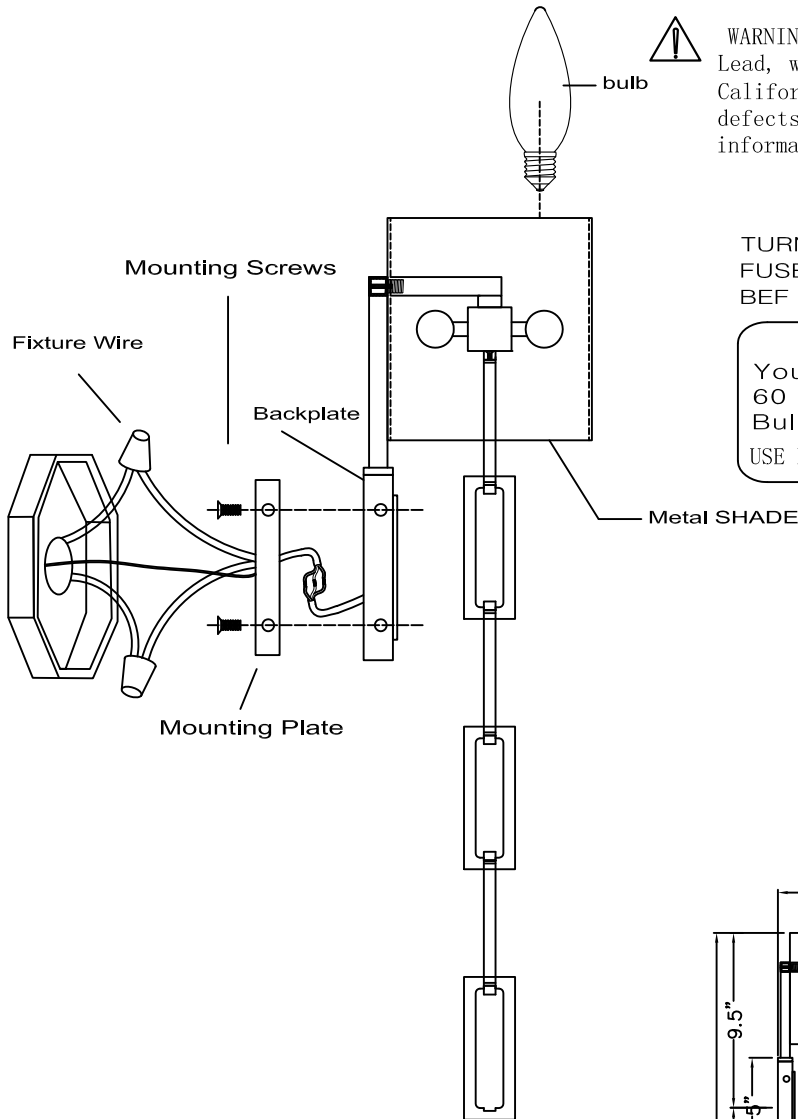

CRYSTORAMA

95 Cantiague Rock Road, Westbury NY 11590 | P:800.888.4470 | F:516.931.1254 | info@crystorama.com | CRYSTORAMA.com

MODEL#: 8682-MK-WH ASSEMBLY AND DRESSING INSTRUCTIONS

WARNING

Electrical Danger Turn Power Off

WARNING: This product can expose you to Lead, which is known to the State of California to cause cancer and/or birth defects or reproductive harm. For more information go to www.P65Warnings.ca.gov

IMPORTANT

TURN OFF THE POWER AT THE MAIN FUSE OR CIRCUIT BREAKER BOX BEFORE STARTING INSTALLATION

You will need 2-Cand.BULBS
60 watts Max
Bulbs not included
USE LED BULBS FOR EXTENDED USE