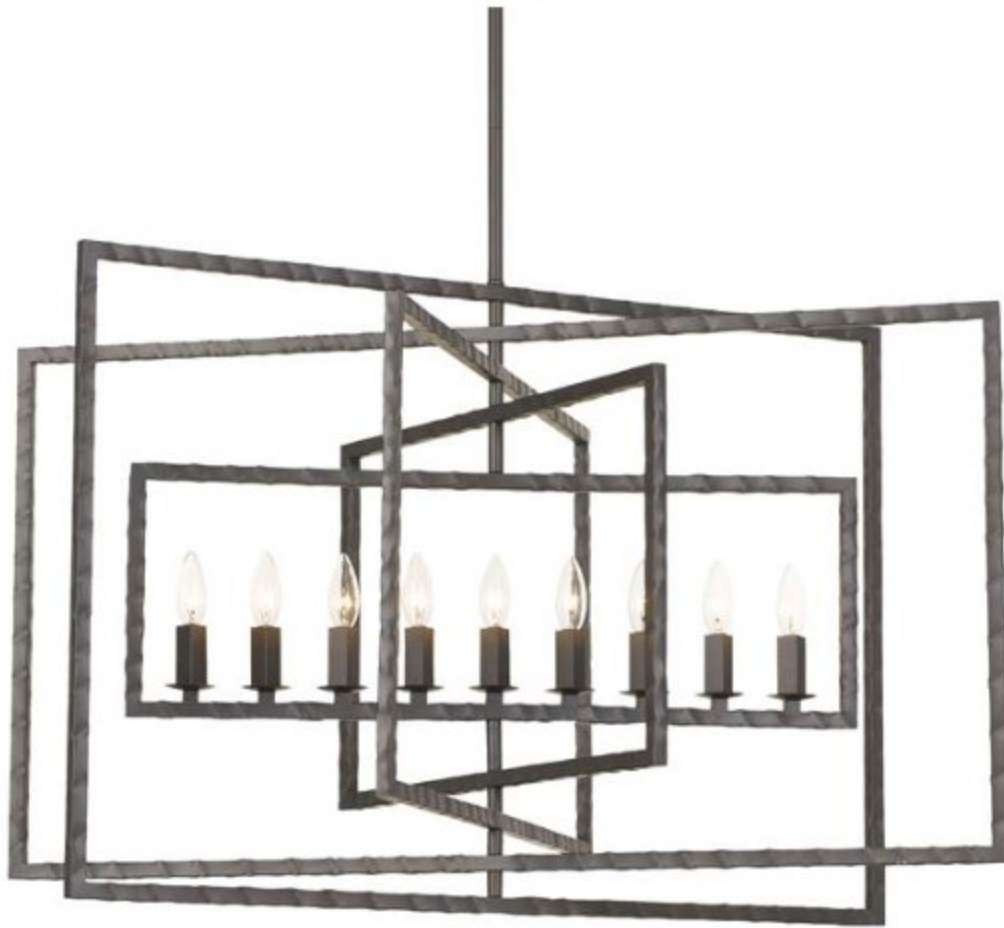

CRYSTORAMA

CAPRI COLLECTION

337-RS

Product Name: Capri 9 Light Raw Steel Chandelier

Dimensions: w39.00 x h26.75(in)

Total Number Lights: 9

External Lights: 9

Total Wattage: 540

Bulb Type: Candelabra

Material: Wrought Iron

Finish: Raw Steel

Canopy Size: 5"W

Chain or Rod/Wire Length: Rods: (1) 6" + (3) 12/87

Item Weight: 16.1

Package Weight: 21.6