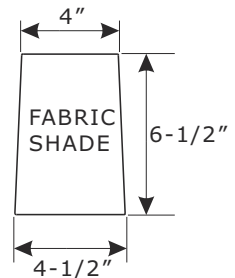

TOTAL OF 8 FABRIC SHADES INCLUDED

SPREAD THE FIXTURE ARM AND ARM RING TO A SUITABLE POSITION

2018-08