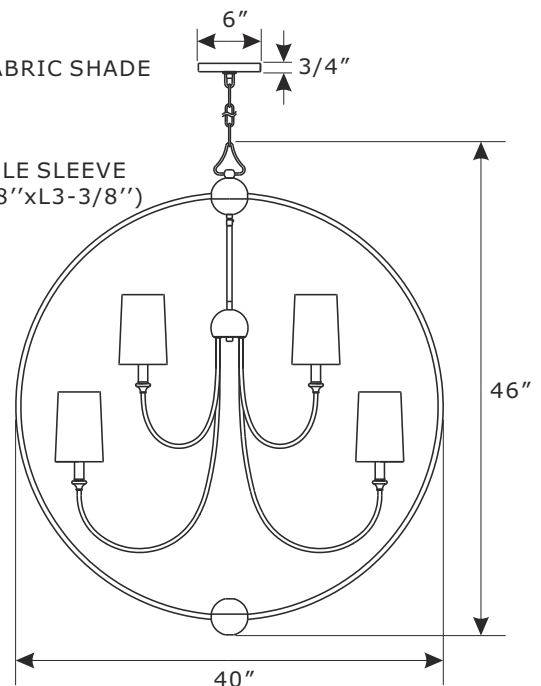

TOTAL OF 8 FABRIC SHADES INCLUDED

SPREAD THE FIXTURE ARM AND ARM RING TO A SUITABLE POSITION

2018-08