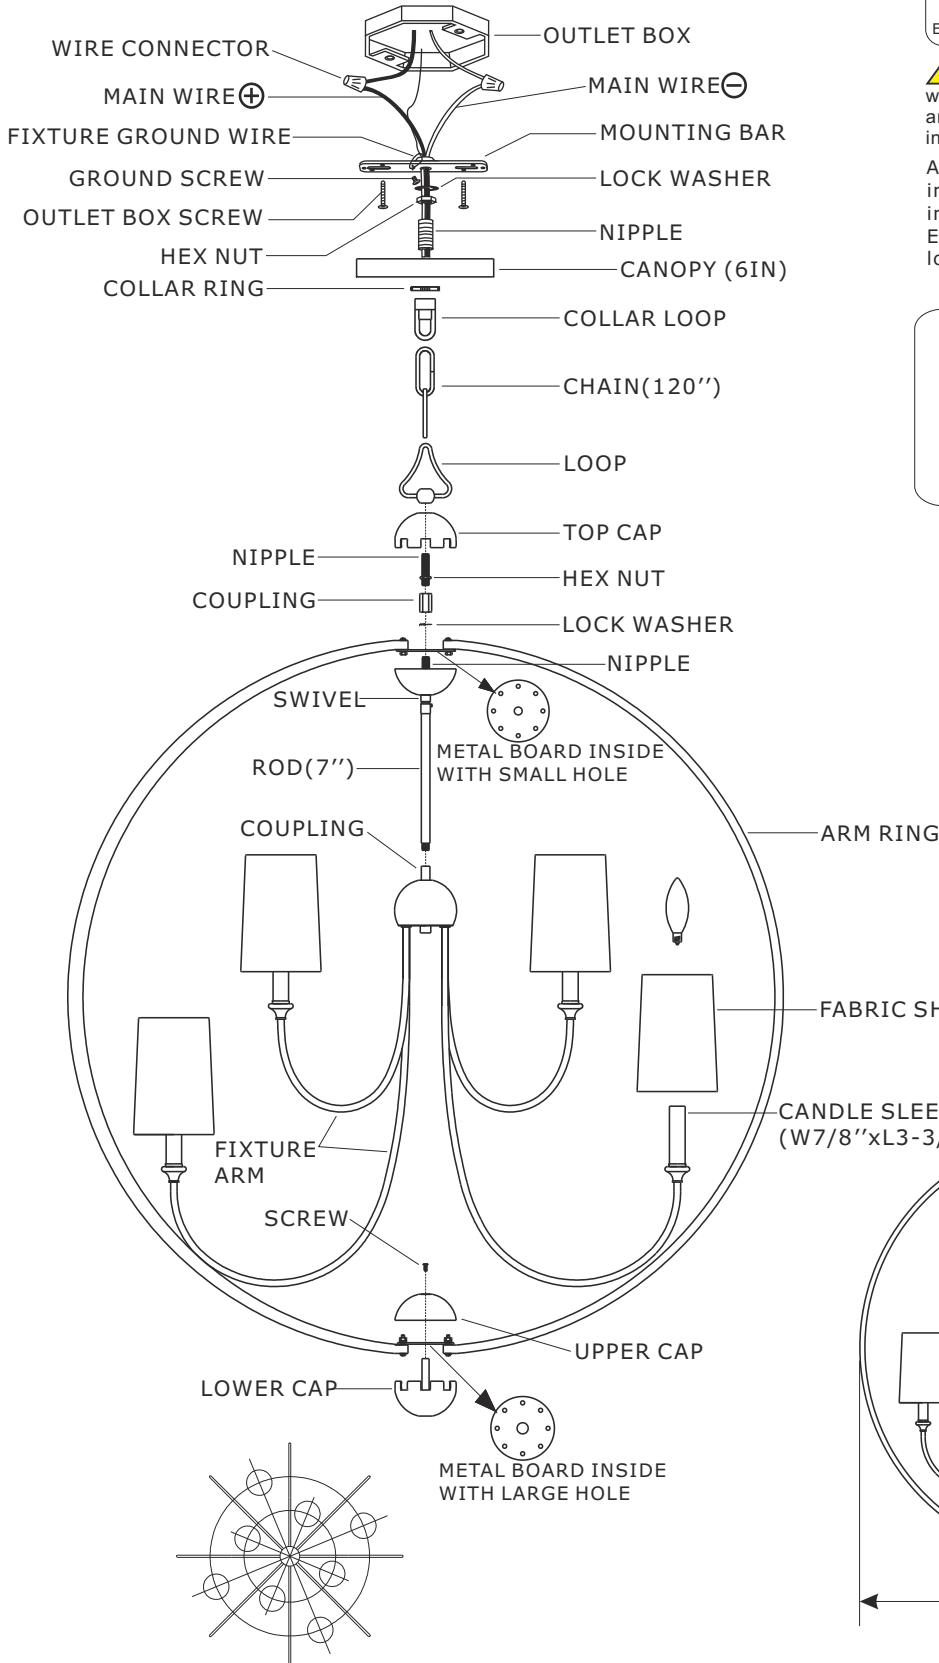

CRYSTORAMA

1958

95 Cantiague Rock Road, Westbury, NY 11590 • toll free: 1.800.888.4470 fax: 516.931.1254 • info@crystorama.com • www.crystorama.com

MODEL#: 2246-DB ASSEMBLY INSTRUCTIONS

⚠ WARNING: This product can expose you to Lead which is known to the state of California to cause cancer and/or birth defects or reproductive harm. For more information go to www.P65Warnings.ca.gov

All electrical components must be installed by a licensed electrician in accordance with the National Electric Code and the appropriate local electrical codes.

You will need 8 Candelabra bulbs 60 Watts recommended, Use LED bulbs for Extended use. Bulb not included

TOTAL OF 8 FABRIC SHADES INCLUDED

SPREAD THE FIXTURE ARM AND ARM RING TO A SUITABLE POSITION

2018-08